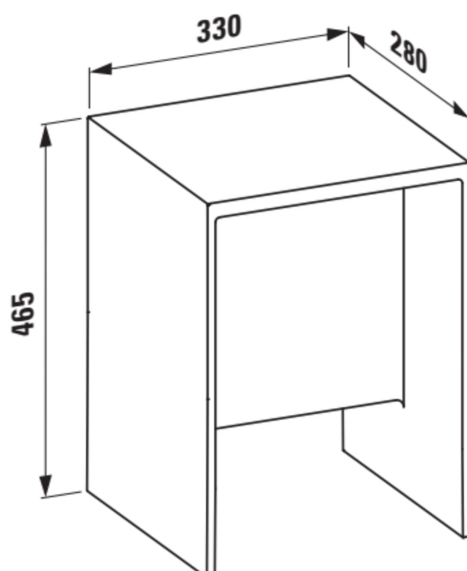

KARTELL LAUFEN

Stool 'Max Beam', plastic

DIMENSIONS

Length	330 mm
Width	280 mm
Height	465 mm

COLOUR AND FINISH

081 Amber

OPTIONS

000 - standard option

Net weight (kg) : 4.65

TECHNICAL DRAWINGS

COMPATIBLE WITH

Bathtub, drop-in version, made of Sentec solid surface, with tap bank on left-hand side, with slot overflow in the side at the front, with frame

H223331...6161

Freestanding bathtub, made of Sentec solid surface, with tap bank on right-hand side, with slot overflow, with lifting system

H223332...6161

Bathtub, right corner, made of Sentec solid surface, with panel, with tap bank, with slot overflow in the side at the front, with frame