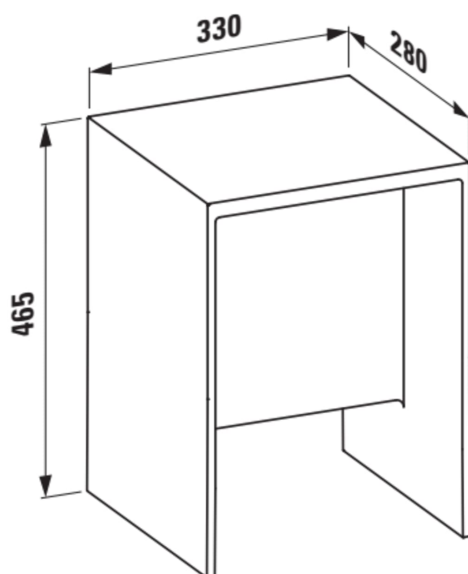

KARTELL LAUFEN

Stool 'Max Beam', plastic

DIMENSIONS

Length	330 mm
Width	280 mm
Height	465 mm

COLOUR AND FINISH

	082 Tangerine orange
---	----------------------

OPTIONS

000 - standard option

Net weight (kg) : 4.65

TECHNICAL DRAWINGS

COMPATIBLE WITH

Bathtub, drop-in version, made of Sentec solid surface, with tap bank on left-hand side, with slot overflow in the side at the front, with frame

H223331...6161

Freestanding bathtub, made of Sentec solid surface, with tap bank on right-hand side, with slot overflow, with lifting system

H223332...6161

Bathtub, right corner, made of Sentec solid surface, with panel, with tap bank, with slot overflow in the side at the front, with frame