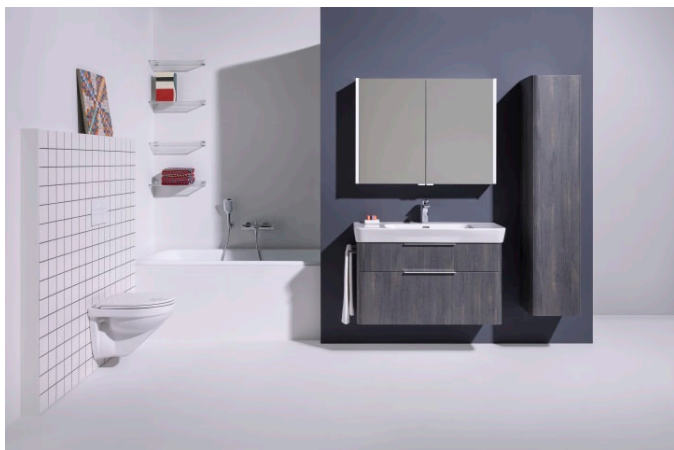

**H224331...6161**

Freestanding bathtub, made of Sentec solid surface, with tap bank on left-hand side, with slot overflow, with lifting system

**H224332...6161**

Bathtub, left corner, made of Sentec solid surface, with panel, with tap bank, with slot overflow in the side at the front, with frame

**H224336...6161**

Freestanding bathtub, made of Sentec solid surface, with slot overflow and tap bank at foot end, with lifting system

**H222332...6161**