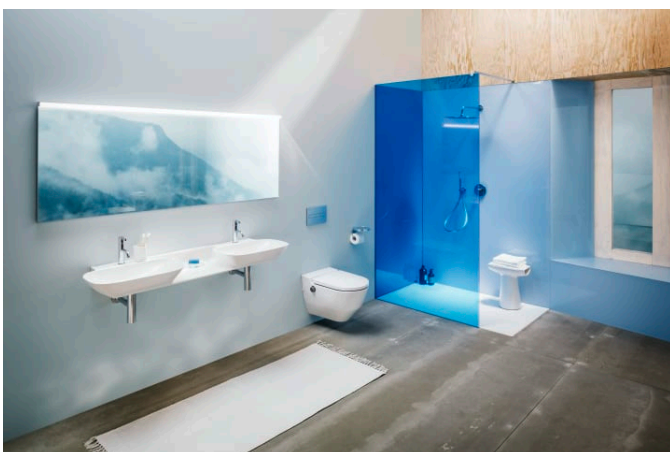

## TECHNICAL DRAWINGS

COMPATIBLE WITH

Bathtub, drop-in version, made of Sentec solid surface, with tap bank on left-hand side, with slot overflow in the side at the front, with frame

**H223331...6161**

Freestanding bathtub, made of Sentec solid surface, with tap bank on right-hand side, with slot overflow, with lifting system

**H224331...6161**

Freestanding bathtub, made of Sentec solid surface, with tap bank on left-hand side, with slot overflow, with lifting system

**H224332...6161**

Bathtub, left corner, made of Sentec solid surface, with panel, with tap bank, with slot overflow in the side at the front, with frame

**H224336...6161**

Freestanding bathtub, made of Sentec solid surface, with slot overflow and tap bank at foot end, with lifting system

**H222332...6161**