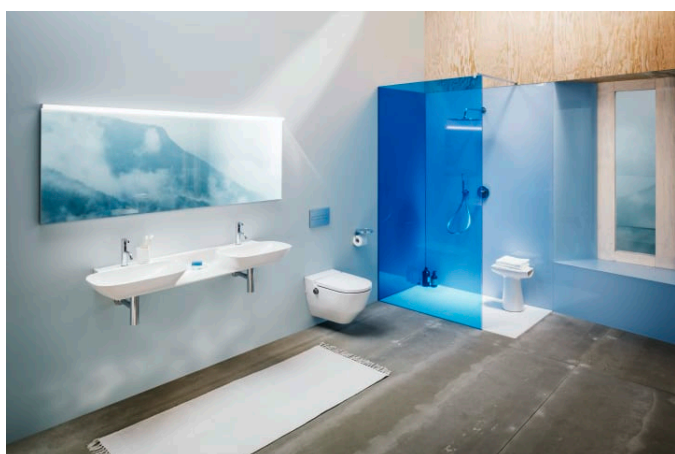

## TECHNICAL DRAWINGS

COMPATIBLE WITH

Bathtub, drop-in version, made of Sentec solid surface, with tap bank on left-hand side, with slot overflow in the side at the front, with frame

**H223331...6161**

Freestanding bathtub, made of Sentec solid surface, with tap bank on right-hand side, with slot overflow, with lifting system

**H224331...6161**

Freestanding bathtub, made of Sentec solid surface, with tap bank on left-hand side, with slot overflow, with lifting system

**H224332...6161**

Bathtub, left corner, made of Sentec solid surface, with panel, with tap bank, with slot overflow in the side at the front, with frame

**H224336...6161**

Freestanding bathtub, made of Sentec solid surface, with slot overflow and tap bank at foot end, with lifting system

**H222332...6161**