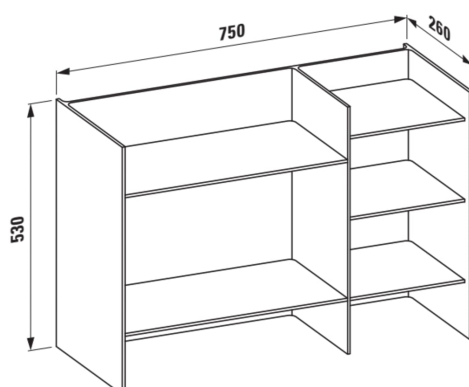

KARTELL LAUFEN

Shelf 'Sound rack', plastic

DIMENSIONS

Length	750 mm
Width	260 mm
Height	530 mm

COLOUR AND FINISH

081 Amber

OPTIONS

000 - standard option

Installation type : Floor-standing

Material : Plastic

Net weight (kg) : 11.1

TECHNICAL DRAWINGS

COMPATIBLE WITH

Bathtub, drop-in version, made of Sentec solid surface, with tap bank on left-hand side, with slot overflow in the side at the front, with frame

H223331...6161

Freestanding bathtub, made of Sentec solid surface, with tap bank on right-hand side, with slot overflow, with lifting system

H223332...6161

Bathtub, right corner, made of Sentec solid surface, with panel, with tap bank, with slot overflow in the side at the front, with frame