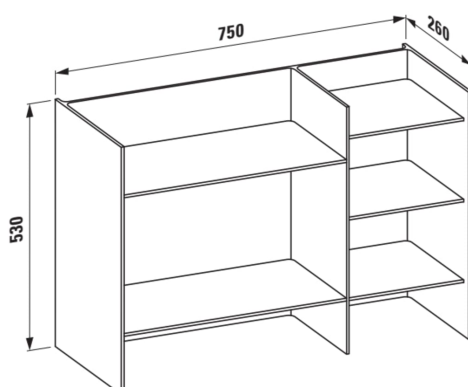

KARTELL LAUFEN

Shelf 'Sound rack', plastic

DIMENSIONS

Length	750 mm
Width	260 mm
Height	530 mm

COLOUR AND FINISH

	082 Tangerine orange
---	----------------------

OPTIONS

000 - standard option

Installation type : Floor-standing

Material : Plastic

Net weight (kg) : 11.1

TECHNICAL DRAWINGS

COMPATIBLE WITH

Bathtub, drop-in version, made of Sentec solid surface, with tap bank on left-hand side, with slot overflow in the side at the front, with frame

H223331...6161

Freestanding bathtub, made of Sentec solid surface, with tap bank on right-hand side, with slot overflow, with lifting system

H223332...6161

Bathtub, right corner, made of Sentec solid surface, with panel, with tap bank, with slot overflow in the side at the front, with frame