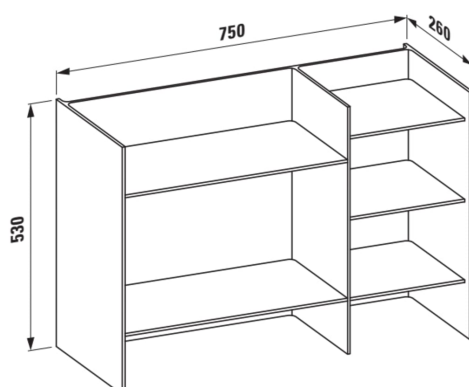

KARTELL LAUFEN

Shelf 'Sound rack', plastic

DIMENSIONS

Length	750 mm
Width	260 mm
Height	530 mm

COLOUR AND FINISH

■ 083 Blue

OPTIONS

000 - standard option

Installation type : Floor-standing

Material : Plastic

Net weight (kg) : 11.1

TECHNICAL DRAWINGS

COMPATIBLE WITH

Bathtub, drop-in version, made of Sentec solid surface, with tap bank on left-hand side, with slot overflow in the side at the front, with frame

H223331...6161

Freestanding bathtub, made of Sentec solid surface, with tap bank on right-hand side, with slot overflow, with lifting system

H223332...6161

Bathtub, right corner, made of Sentec solid surface, with panel, with tap bank, with slot overflow in the side at the front, with frame