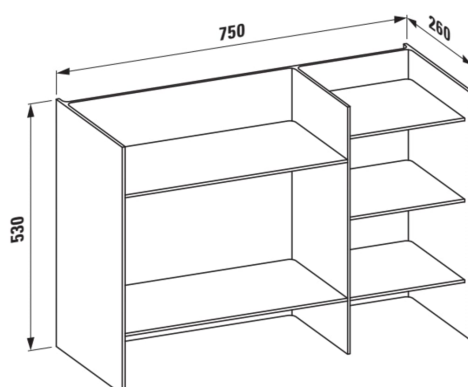

KARTELL LAUFEN

Shelf 'Sound rack', plastic

DIMENSIONS

Length	750 mm
Width	260 mm
Height	530 mm

COLOUR AND FINISH

<input type="checkbox"/>	084 Transparent crystal
--------------------------	-------------------------

OPTIONS

000 - standard option

Installation type : Floor-standing

Material : Plastic

Net weight (kg) : 11.1

TECHNICAL DRAWINGS

COMPATIBLE WITH

Bathtub, drop-in version, made of Sentec solid surface, with tap bank on left-hand side, with slot overflow in the side at the front, with frame

H223331...6161

Freestanding bathtub, made of Sentec solid surface, with tap bank on right-hand side, with slot overflow, with lifting system

H223332...6161

Bathtub, right corner, made of Sentec solid surface, with panel, with tap bank, with slot overflow in the side at the front, with frame