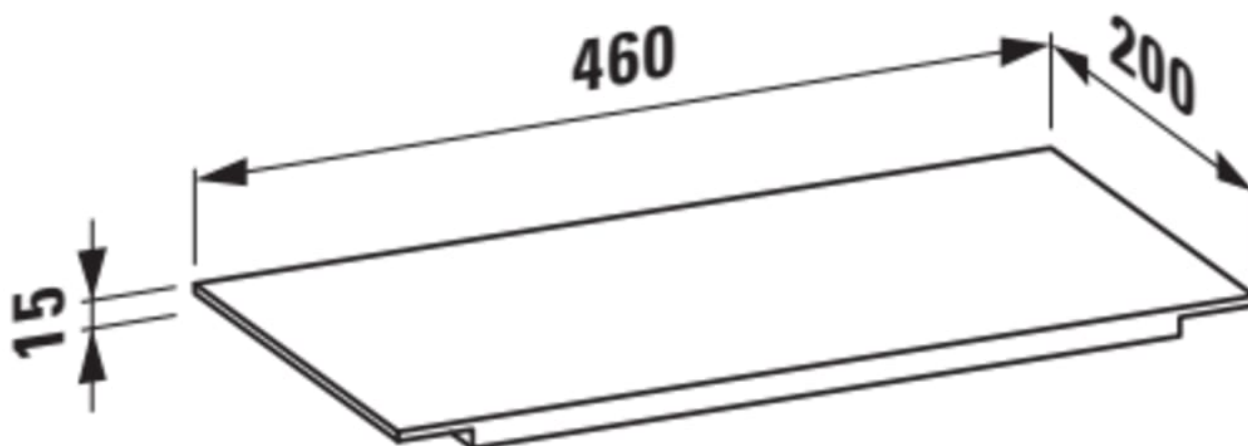

KARTELL LAUFEN

Shelf for washbasin, plastic

DIMENSIONS

Length	460 mm
Width	200 mm
Height	15 mm

COLOUR AND FINISH

■ 085 Smoky grey

OPTIONS

000 - standard option

Net weight (kg) : 1.6

TECHNICAL DRAWINGS

COMPATIBLE WITH

Washbasin, shelf right, with concealed outlet

H810334...1111

Washbasin, shelf right, with concealed outlet

H810334...1121

Washbasin, shelf right, with concealed outlet