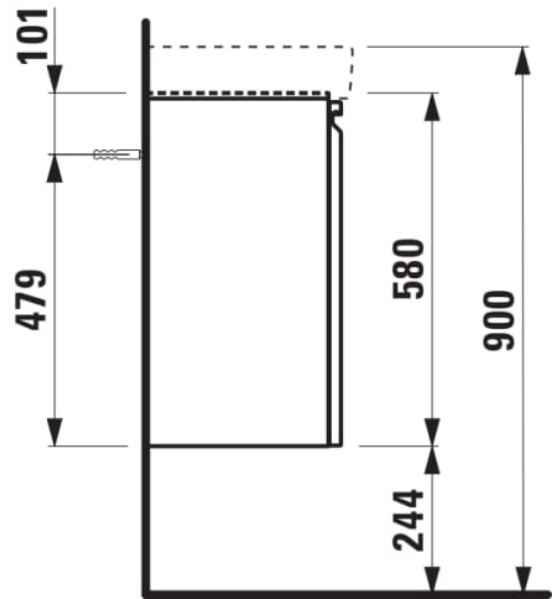

## DIMENSIONS

Length	415 mm
Width	320 mm
Height	580 mm

## SPECIFICATION TEXT

Vanity unit 450 mm for 815961, with door left, body/front – MDF board with PVC foil, integrated handle in the front

Furniture configuration : Doors

Installation type : Wall-hung

Internal drawers : 0

Left hand opening

Legs included : 0

Net weight (kg) : 13

Taphole configuration : No tapholes

TECHNICAL DRAWINGS

## COMPATIBLE WITH

Set of adjustable feet (2 pieces), height 245 mm, anodized aluminum surface

**H483100**960041