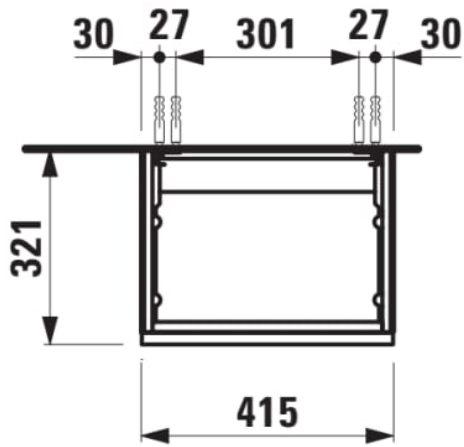

## DIMENSIONS

Length	415 mm
Width	320 mm
Height	580 mm

## SPECIFICATION TEXT

Vanity unit 450 mm for 815961, with door left, body/front – MDF board with PVC foil, integrated handle in the front

Furniture configuration : Doors

Installation type : Wall-hung

Internal drawers : 0

Left hand opening

Legs included : 0

Net weight (kg) : 13

Taphole configuration : No tapholes

TECHNICAL DRAWINGS

## COMPATIBLE WITH

Set of adjustable feet (2 pieces), height 245 mm, anodized aluminum surface

**H483100**960041