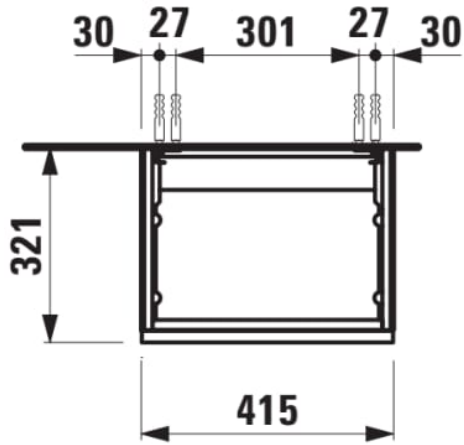

## DIMENSIONS

Length	415 mm
Width	320 mm
Height	580 mm

## SPECIFICATION TEXT

Vanity unit 450 mm for 815961, with door right, body/front – MDF board with PVC foil, integrated handle in the front

Furniture configuration : Doors

Installation type : Wall-hung

Internal drawers : 0

Legs included : 0

Net weight (kg) : 13

Right hand opening

Taphole configuration : No tapholes

TECHNICAL DRAWINGS

## COMPATIBLE WITH

Set of adjustable feet (2 pieces), height 245 mm, anodized aluminum surface

**H4831000960041**