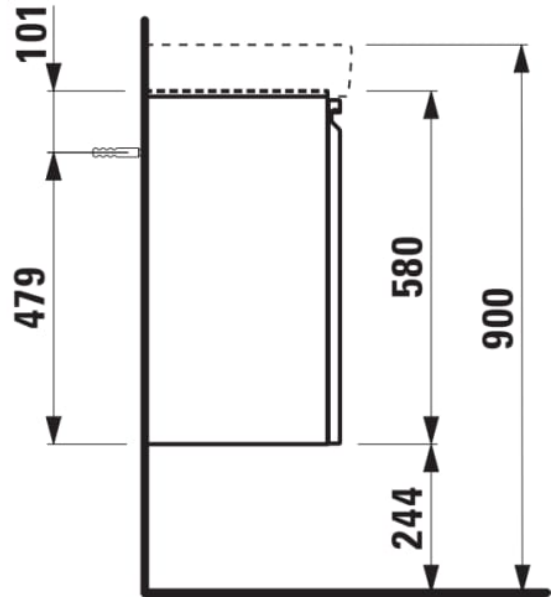

## DIMENSIONS

Length	415 mm
Width	320 mm
Height	580 mm

## SPECIFICATION TEXT

Vanity unit 450 mm for 815961, with door right, body/front – MDF board with PVC foil, integrated handle in the front

Furniture configuration : Doors

Installation type : Wall-hung

Internal drawers : 0

Legs included : 0

Net weight (kg) : 13

Right hand opening

Taphole configuration : No tapholes

TECHNICAL DRAWINGS

## COMPATIBLE WITH

Set of adjustable feet (2 pieces), height 245 mm, anodized aluminum surface

**H4831000960041**