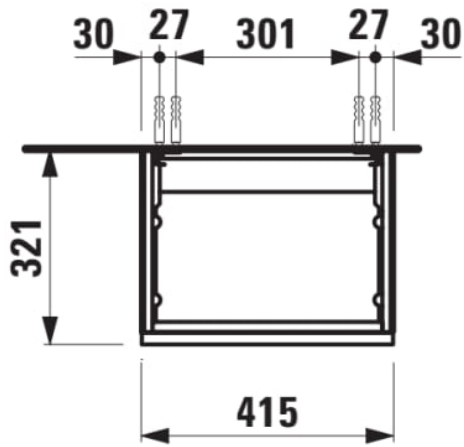

## DIMENSIONS

Length	415 mm
Width	320 mm
Height	580 mm

## SPECIFICATION TEXT

Vanity unit 450 mm for 815961, with door right, body/front – MDF board with PVC foil, integrated handle in the front

Furniture configuration : Doors

Installation type : Wall-hung

Internal drawers : 0

Legs included : 0

Net weight (kg) : 13

Right hand opening

Taphole configuration : No tapholes

TECHNICAL DRAWINGS

## COMPATIBLE WITH

Set of adjustable feet (2 pieces), height 245 mm, anodized aluminum surface

**H4831000960041**