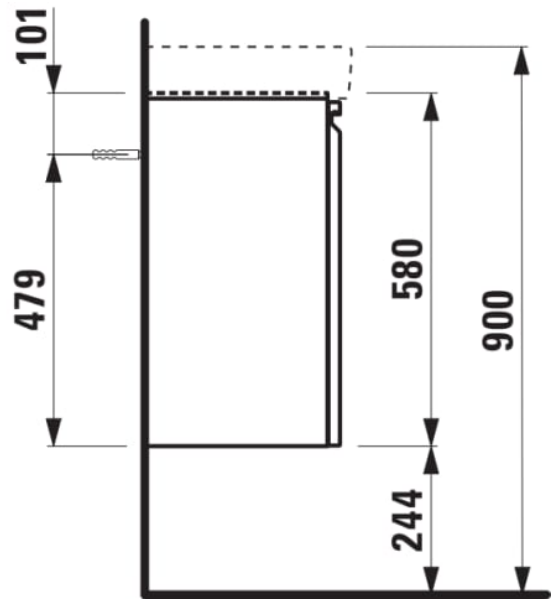

## DIMENSIONS

Length	415 mm
Width	320 mm
Height	580 mm

## SPECIFICATION TEXT

Vanity unit 450 mm for 815961, with door right, body/front – MDF board with PVC foil, integrated handle in the front

Furniture configuration : Doors

Installation type : Wall-hung

Internal drawers : 0

Legs included : 0

Net weight (kg) : 13

Right hand opening

Taphole configuration : No tapholes

TECHNICAL DRAWINGS

## COMPATIBLE WITH

Set of adjustable feet (2 pieces), height 245 mm, anodized aluminum surface

**H4831000960041**