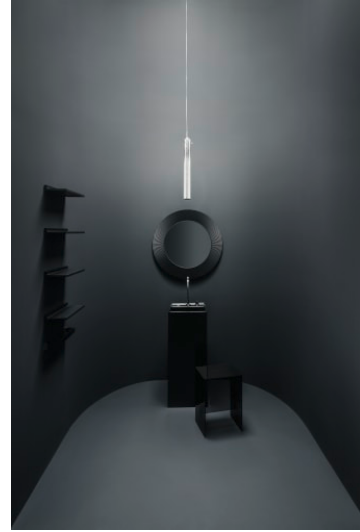

KARTELL LAUFEN

Shelf 'Shellfish', wall-mounted, plastic

DIMENSIONS

Length	450 mm
Width	155 mm
Height	40 mm

COLOUR AND FINISH

■ 083 Blue

OPTIONS

000 - standard option

Installation type : Wall-mounted

Net weight (kg) : 0.7

TECHNICAL DRAWINGS

Kartell LAUFEN

A place for divas. And deep dives. This is the story about a place of unknown beauty. Designed for humans, shaped by the elements. Far away from your everyday life. But every morning you will ask yourself: Have I been here before? Or is this just a dream?