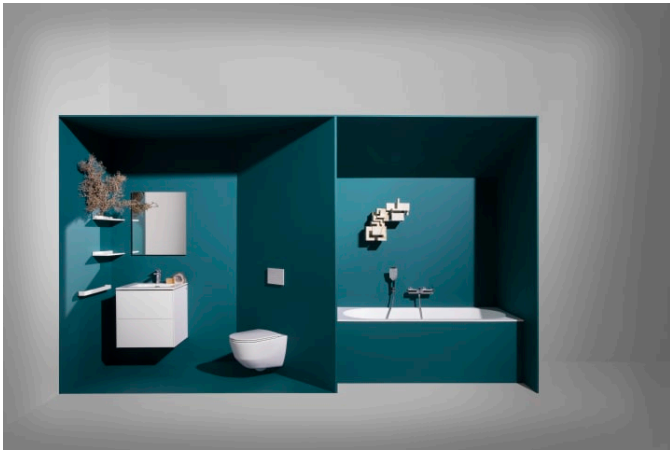

KARTELL LAUFEN

Shelf 'Shellfish', wall-mounted, plastic

DIMENSIONS

Length	450 mm
Width	155 mm
Height	40 mm

COLOUR AND FINISH

■ 083 Blue

OPTIONS

000 - standard option

Installation type : Wall-mounted

Net weight (kg) : 0.7

TECHNICAL DRAWINGS

Kartell LAUFEN

A place for divas. And deep dives. This is the story about a place of unknown beauty. Designed for humans, shaped by the elements. Far away from your everyday life. But every morning you will ask yourself: Have I been here before? Or is this just a dream?