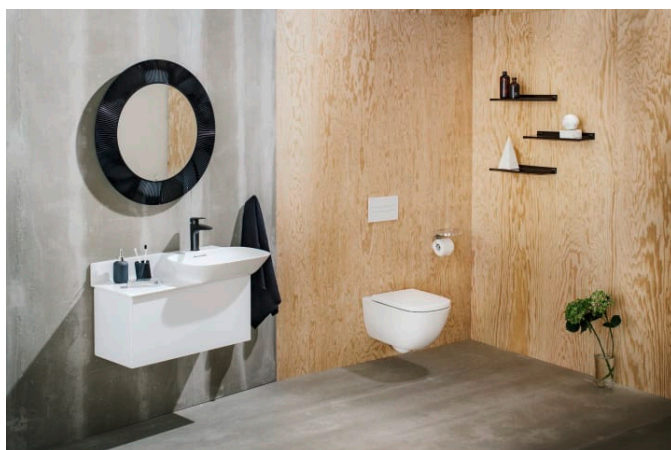

KARTELL LAUFEN

Shelf 'Shellfish', wall-mounted, plastic

DIMENSIONS

Length	450 mm
Width	155 mm
Height	40 mm

COLOUR AND FINISH

■ 083 Blue

OPTIONS

000 - standard option

Installation type : Wall-mounted

Net weight (kg) : 0.7

TECHNICAL DRAWINGS

Kartell LAUFEN

A place for divas. And deep dives. This is the story about a place of unknown beauty. Designed for humans, shaped by the elements. Far away from your everyday life. But every morning you will ask yourself: Have I been here before? Or is this just a dream?