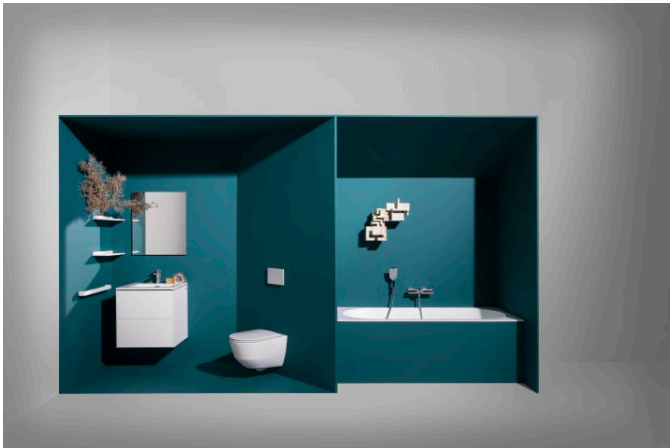

KARTELL LAUFEN

Shelf 'Shellfish', wall-mounted, plastic

DIMENSIONS

| | |
|--------|--------|
| Length | 450 mm |
| Width | 155 mm |
| Height | 40 mm |

COLOUR AND FINISH

■ 085 Smoky grey

OPTIONS

000 - standard option

Installation type : Wall-mounted

Net weight (kg) : 0.7

TECHNICAL DRAWINGS

Kartell LAUFEN

A place for divas. And deep dives. This is the story about a place of unknown beauty. Designed for humans, shaped by the elements. Far away from your everyday life. But every morning you will ask yourself: Have I been here before? Or is this just a dream?