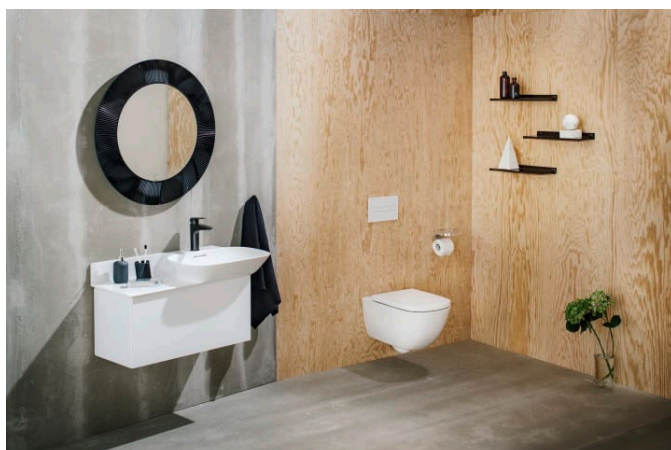

KARTELL LAUFEN

Shelf 'Shellfish', wall-mounted, plastic

DIMENSIONS

| | |
|--------|--------|
| Length | 450 mm |
| Width | 155 mm |
| Height | 40 mm |

COLOUR AND FINISH

■ 085 Smoky grey

OPTIONS

000 - standard option

Installation type : Wall-mounted

Net weight (kg) : 0.7

TECHNICAL DRAWINGS

Kartell LAUFEN

A place for divas. And deep dives. This is the story about a place of unknown beauty. Designed for humans, shaped by the elements. Far away from your everyday life. But every morning you will ask yourself: Have I been here before? Or is this just a dream?