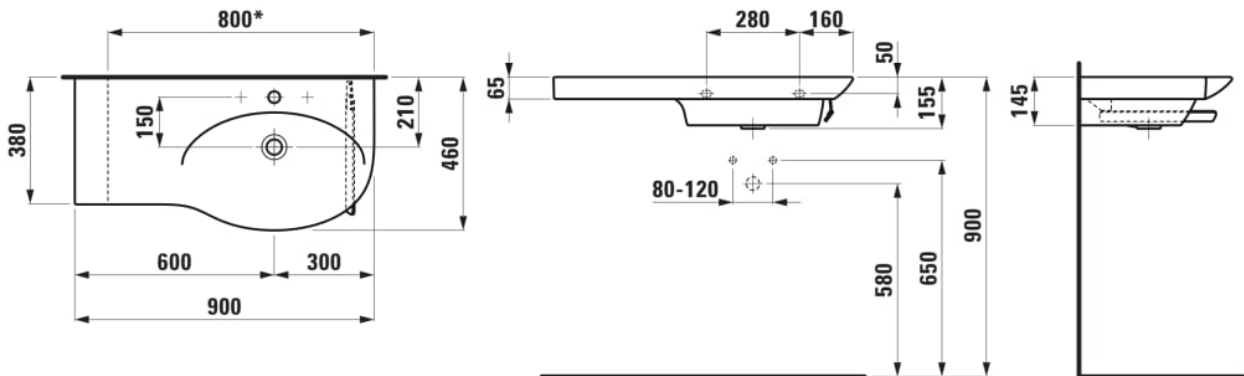

PALACE

Washbasin, shelf left, cuttable to 800 mm

DIMENSIONS

Length	900 mm
Width	460 mm
Height	50 mm

COLOUR AND FINISH

<input type="checkbox"/>	000 White
--------------------------	-----------

OPTIONS

104 - one tap hole, centre

Asymmetrical

Bowl length (mm) : 700

Bowl position : Right

Bowl width (mm) : 350

Cuttable

Glazed base

Installation type : Wall-hung

Integrated shelf

Internal Shape : 4 - Oval

Material : Vitreous china

Minimum cutting width (mm) : 900

Net weight (kg) : 19

Number of fixing points : 2

Optional towel holder

Overflow type : Standard

Shape : Square

Shelf position : Left

Taphole configuration : 1 taphole in the middle

TECHNICAL DRAWINGS

* = minimum measure for cutting

COMPATIBLE WITH

Vanity unit, 1 drawer, 1 door, right hinged, matches washbasin 816701