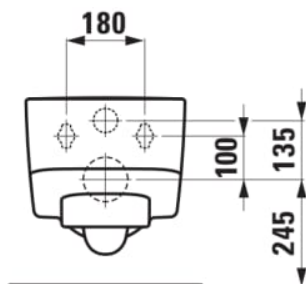

TECHNICAL DRAWINGS