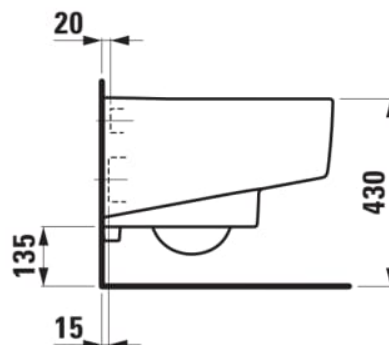

LAUFEN PRO S

Wall-hung WC 'rimless', washdown, without flushing rim

DIMENSIONS

Length	530 mm
Width	360 mm
Height	295 mm

COLOUR AND FINISH

000 White

OPTIONS

000 - standard option

Average water consumption (L.) : 3.38

Flushing system : Washdown

Installation type : Wall-hung

Outlet type : Horizontal

Rim type : Rimless

Roca Rimless®

Shape : Square

Style : Neutral

Water Inlet System : Back Inlet

TECHNICAL DRAWINGS

COMPATIBLE WITH

WC seat and cover,
removable

H891960...0001

WC seat and cover,
removable, with lowering
system

H891961...0001

Wall-hung bidet