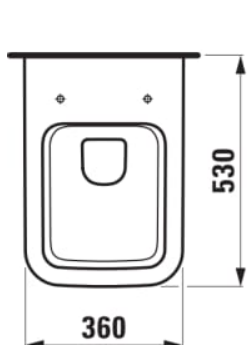

LAUFEN PRO S

Wall-hung WC 'rimless', washdown, without flushing rim

DIMENSIONS

Length	530 mm
Width	360 mm
Height	295 mm

COLOUR AND FINISH

000 White

OPTIONS

000 - standard option

Average water consumption (L.) : 3.38

Flushing system : Washdown

Installation type : Wall-hung

Outlet type : Horizontal

Rim type : Rimless

Roca Rimless®

Shape : Square

Style : Neutral

Water Inlet System : Back Inlet

TECHNICAL DRAWINGS

COMPATIBLE WITH

WC seat and cover,
removable

H891960...0001

WC seat and cover,
removable, with lowering
system

H891961...0001

Wall-hung bidet