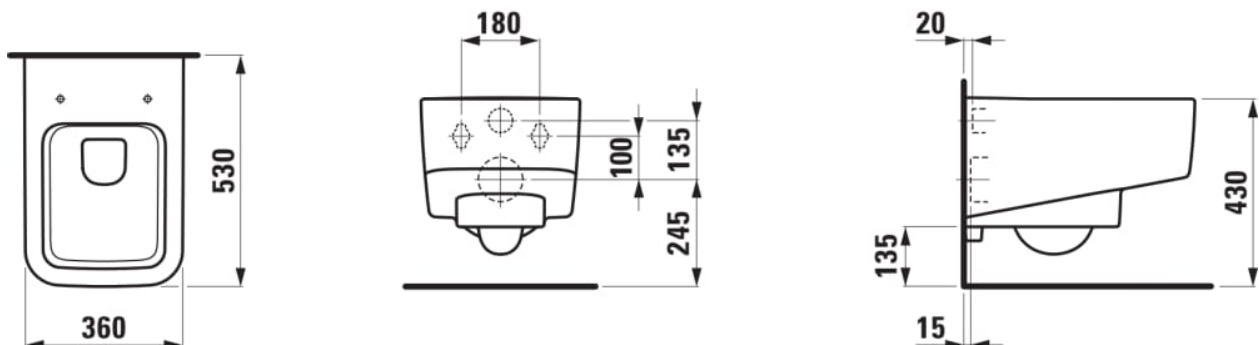

LAUFEN PRO S

Wall-hung WC 'rimless', washdown, without flushing rim

DIMENSIONS

Length	530 mm
Width	360 mm
Height	295 mm

COLOUR AND FINISH

400 White LCC (LAUFEN Clean Coat)

OPTIONS

000 - standard option

Average water consumption (L.) : 3.38

Flushing system : Washdown

Installation type : Wall-hung

Outlet type : Horizontal

Rim type : Rimless

Roca Rimless®

Shape : Square

Style : Neutral

Water Inlet System : Back Inlet

TECHNICAL DRAWINGS

COMPATIBLE WITH

WC seat and cover,
removable

H891960...0001

WC seat and cover,
removable, with lowering
system

H891961...0001

Wall-hung bidet