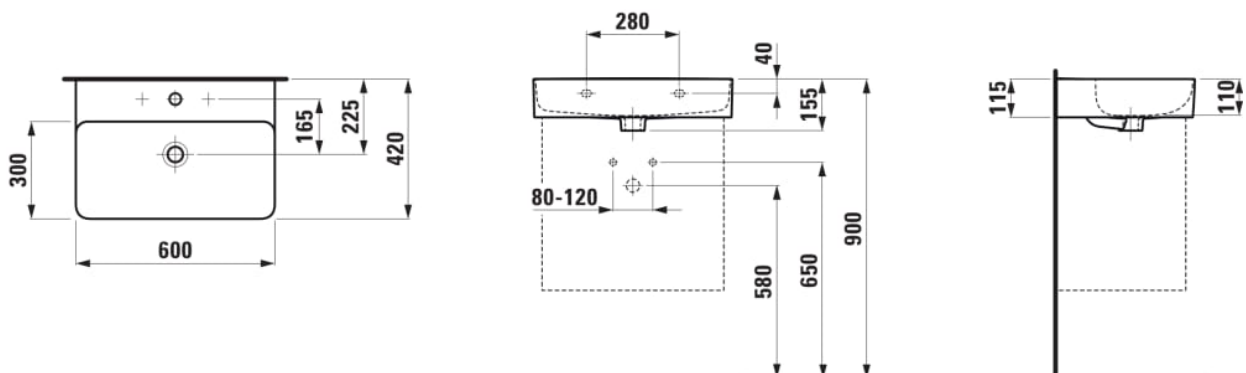

VAL

Washbasin

DIMENSIONS

Length	600 mm
Width	420 mm
Height	115 mm

COLOUR AND FINISH

<input type="checkbox"/>	000 White
--------------------------	-----------

OPTIONS

109 - without tap hole

SPECIFICATION TEXT

Charge 104 – 1 centre tap hole

MOUNTING ACCESSORIES EXCLUDED

Mounting set M10 x 140 mm, order no. 89988.2

Bowl length (mm) : 588

Bowl position : Central

Bowl width (mm) : 294

Glazed base

Installation type : Vanity, Wall-hung

Internal Shape : 2 - Square

Material : Saphirkeramik

Number of fixing points : 2

Overflow type : Standard

Shape : Square

Taphole configuration : No tapholes

TECHNICAL DRAWINGS