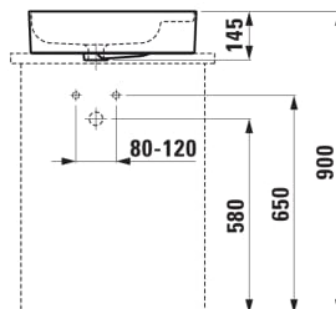

VAL

Bowl washbasin, with semi-wet area and tap bank

DIMENSIONS

Length	500 mm
Width	400 mm
Height	125 mm

COLOUR AND FINISH

☐ 400 White LCC (LAUFEN Clean Coat)

OPTIONS

104 - one tap hole, centre

Asymmetrical

Bowl length (mm) : 388

Bowl position : Left

Bowl width (mm) : 388

Fixing kit : Included

Installation type : Bowl / On countertop

Integrated shelf

Internal Shape : 1 - Round

Material : Saphirkeramik

Overflow type : Standard

Shape : Soft

Shelf position : Right

Taphole configuration : 1 taphole in the middle

TECHNICAL DRAWINGS