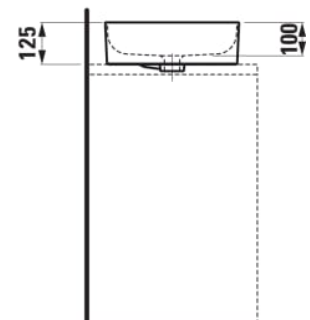

TECHNICAL DRAWINGS