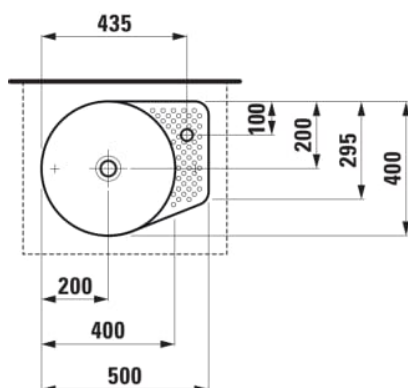

VAL

Bowl washbasin, with semi-wet area and tap bank

DIMENSIONS

Length	500 mm
Width	400 mm
Height	125 mm

COLOUR AND FINISH

☐ 400 White LCC (LAUFEN Clean Coat)

OPTIONS

104 - one tap hole, centre

Asymmetrical

Bowl length (mm) : 388

Bowl position : Left

Bowl width (mm) : 388

Fixing kit : Included

Installation type : Bowl / On countertop

Integrated shelf

Internal Shape : 1 - Round

Material : Saphirkeramik

Overflow type : Standard

Shape : Soft

Shelf position : Right

Taphole configuration : 1 taphole in the middle

TECHNICAL DRAWINGS