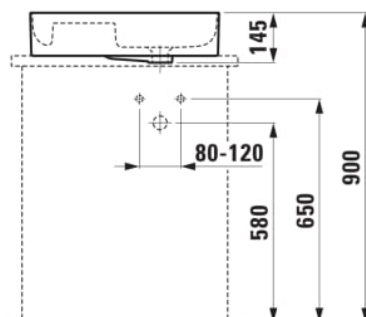

VAL

Bowl washbasin, with semi-wet area (islet)

DIMENSIONS

Length	550 mm
Width	360 mm
Height	125 mm

COLOUR AND FINISH

<input type="checkbox"/>	000 White
--------------------------	-----------

OPTIONS

112 - without tap hole, without overflow

Basin capacity (l) : 4.5

Installation type : Bowl / On countertop

Internal Shape : 6 - Rectangular

Material : Saphirkeramik

Shape : Rectangular

Taphole configuration : No tapholes

TECHNICAL DRAWINGS

COMPATIBLE WITH