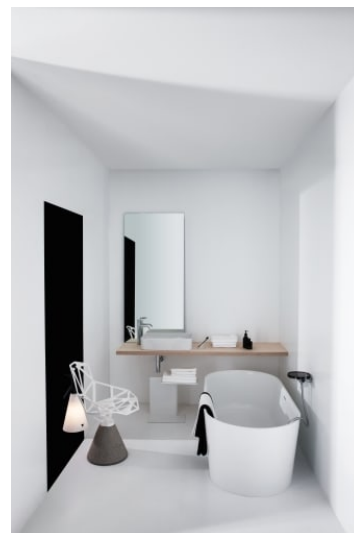

VAL

Bowl washbasin, with semi-wet area (islet)

DIMENSIONS

Length	550 mm
Width	360 mm
Height	125 mm

COLOUR AND FINISH

<input type="checkbox"/>	000 White
--------------------------	-----------

OPTIONS

112 - without tap hole, without overflow

VAL

The extraordinary design potential of LAUFEN's revolutionary SaphirKeramik reveals itself in the bathroom collection Val, designed for the Swiss bathroom specialist by star designer Konstantin Grcic from Munich. Simple architectural lines, extremely narrow edges and fine surface structures make the washbasins of this collection globally unique. The Val range includes washbasins, washbasin bowls, trays, bathtubs and new bathroom furniture from the Space collection.