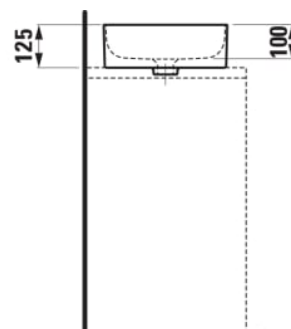

VAL

Bowl washbasin, with semi-wet area (islet)

DIMENSIONS

Length	550 mm
Width	360 mm
Height	125 mm

COLOUR AND FINISH

<input type="checkbox"/>	000 White
--------------------------	-----------

OPTIONS

112 - without tap hole, without overflow

Basin capacity (l) : 4.5

Installation type : Bowl / On countertop

Internal Shape : 6 - Rectangular

Material : Saphirkeramik

Shape : Rectangular

Taphole configuration : No tapholes

TECHNICAL DRAWINGS

COMPATIBLE WITH

Open waste valve with
SaphirKeramik cover

H898188...0001

Drawer element 900, 1
drawer with centre cut-out

H409013150...1

Drawer element 1200, 1
drawer

H409050150...1

Drawer element 1200, 1
drawer, with cut-out left

H409051150...1

Drawer element 1200, 1
drawer, with cut-out right

H409052150...1

Drawer element 1200, 1
drawer, with centre cut-out

H409053150...1

Drawer element 1200, 1
drawer, with cut-out left
and right

H409054150...1