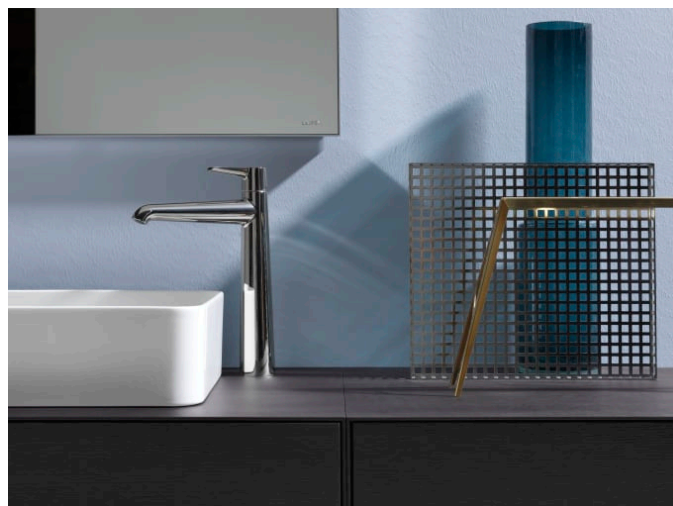

VAL

Bowl washbasin, with semi-wet area (islet)

DIMENSIONS

Length	550 mm
Width	360 mm
Height	125 mm

COLOUR AND FINISH

<input type="checkbox"/>	000 White
--------------------------	-----------

OPTIONS

112 - without tap hole, without overflow

VAL

The extraordinary design potential of LAUFEN's revolutionary SaphirKeramik reveals itself in the bathroom collection Val, designed for the Swiss bathroom specialist by star designer Konstantin Grcic from Munich. Simple architectural lines, extremely narrow edges and fine surface structures make the washbasins of this collection globally unique. The Val range includes washbasins, washbasin bowls, trays, bathtubs and new bathroom furniture from the Space collection.