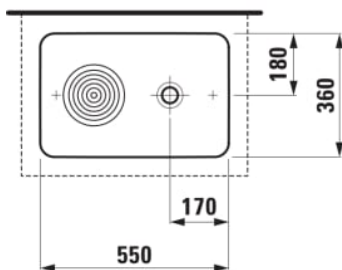

VAL

Bowl washbasin, with semi-wet area (islet)

DIMENSIONS

Length	550 mm
Width	360 mm
Height	125 mm

COLOUR AND FINISH

<input type="checkbox"/>	000 White
--------------------------	-----------

OPTIONS

112 - without tap hole, without overflow

Basin capacity (l) : 4.5

Installation type : Bowl / On countertop

Internal Shape : 6 - Rectangular

Material : Saphirkeramik

Shape : Rectangular

Taphole configuration : No tapholes

TECHNICAL DRAWINGS

COMPATIBLE WITH

Open waste valve with
SaphirKeramik cover

H898188...0001

Drawer element 900, 1
drawer with centre cut-out

H409013150...1

Drawer element 1200, 1
drawer

H409050150...1

Drawer element 1200, 1
drawer, with cut-out left