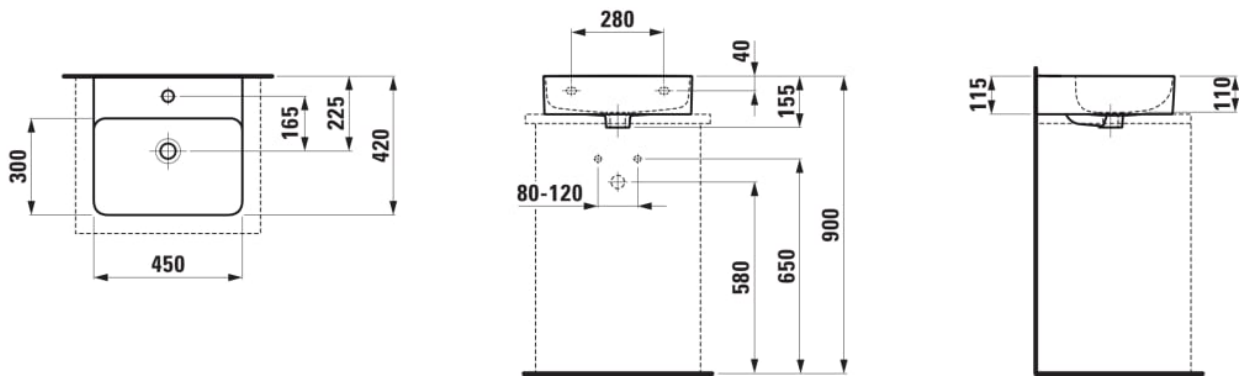

VAL

Small washbasin, undersurface ground

DIMENSIONS

Length	450 mm
Width	420 mm
Height	115 mm

COLOUR AND FINISH

<input type="checkbox"/>	400 White LCC (LAUFEN Clean Coat)
--------------------------	-----------------------------------

Mounting set M10 x 140 mm, order no. 89988.2

Bowl depth (mm) : 110

Bowl length (mm) : 438

Bowl position : Central

Bowl width (mm) : 294

Installation type : Bowl / On countertop, Wall-
hung

Internal Shape : 6 - Rectangular

Material : Saphirkeramik

Number of fixing points : 2

Shape : Rectangular

Small(washbasin)

Taphole configuration : No tapholes

Undersurface ground

TECHNICAL DRAWINGS

COMPATIBLE WITH

Drawer element 900, 1
drawer with centre cut-out

H409003150...1

Drawer element 900, 1
drawer with centre cut-out

H409013150...1

Drawer element 1200, 1
drawer, with cut-out left

H409031150...1

Drawer element 1200, 1
drawer, with cut-out right