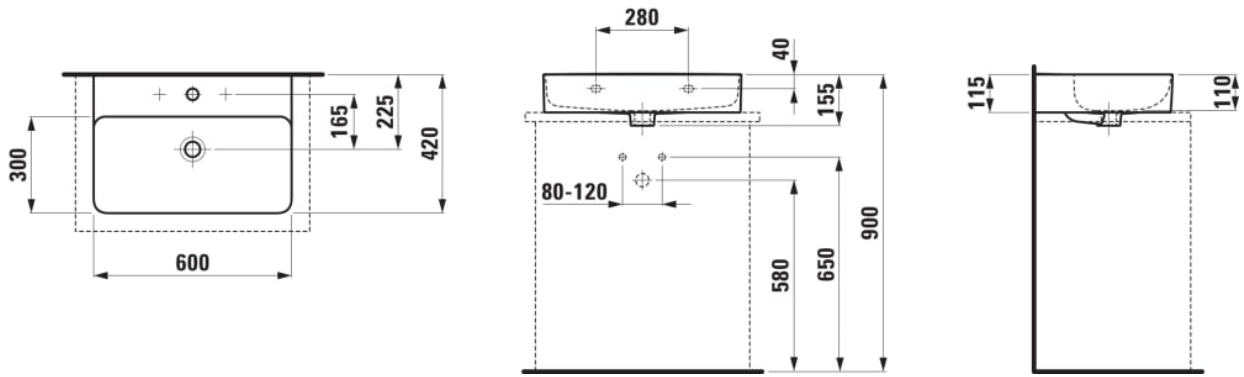

VAL

Washbasin, undersurface ground

DIMENSIONS

Length	600 mm
Width	420 mm
Height	115 mm

COLOUR AND FINISH

<input type="checkbox"/>	400 White LCC (LAUFEN Clean Coat)
--------------------------	-----------------------------------

MOUNTING ACCESSORIES EXCLUDED

Mounting set M10 x 140 mm, order no. 89988.2

Bowl length (mm) : 588

Bowl position : Central

Bowl width (mm) : 294

Glazed base

Installation type : Bowl / On countertop, Wall-hung

Internal Shape : 2 - Square

Material : Saphirkeramik

Number of fixing points : 2

Overflow type : Standard

Shape : Square

Taphole configuration : 1 taphole in the middle

Undersurface ground

TECHNICAL DRAWINGS