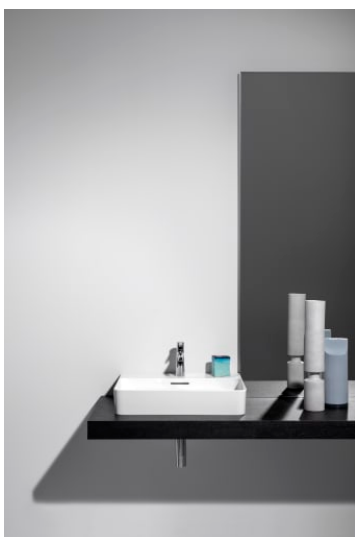

H495403160...1

Organiser 'big', for drawer
element and trolley,
lacquered matt white

H495407160...1

VAL

The extraordinary design potential of LAUFEN's revolutionary SaphirKeramik reveals itself in the bathroom collection Val, designed for the Swiss bathroom specialist by star designer Konstantin Grcic from Munich. Simple architectural lines, extremely narrow edges and fine surface structures make the washbasins of this collection globally unique. The Val range includes washbasins, washbasin bowls, trays, bathtubs and new bathroom furniture from the Space collection.