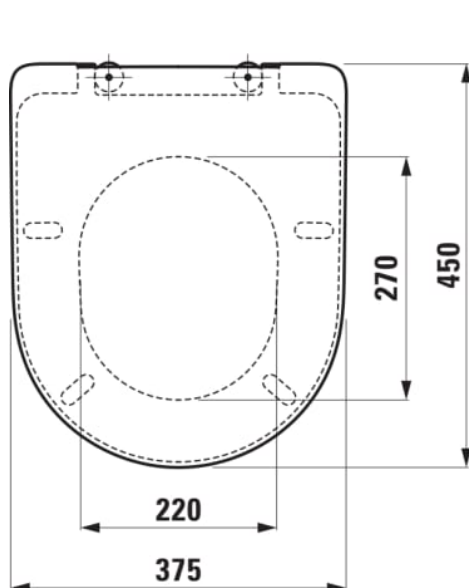

#### DIMENSIONS

Length	450 mm
Width	375 mm
Height	55 mm

#### OPTIONS

000 - standard option

Hinge material : Stainless steel

Quick release

Soft close system

Net weight (kg) : 2.2

Shape : Round

#### TECHNICAL DRAWINGS

COMPATIBLE WITH

Wall-hung WC  
'rimless/compact',  
washdown, without flushing  
rim

**H821952...0001**

Wall-hung WC, washout,  
with flushing rim

**H820951...0001**

Floorstanding WC,  
washdown, with flushing  
rim, outlet horizontal

**H821959...0001**

Floorstanding WC  
'comfort', washdown, with  
flushing rim, outlet  
horizontal, sitting height  
450 mm (without WC seat)

**H825955...0001**

Floorstanding WC  
'comfort', washout, with  
flushing rim, outlet  
horizontal, sitting height  
450 mm