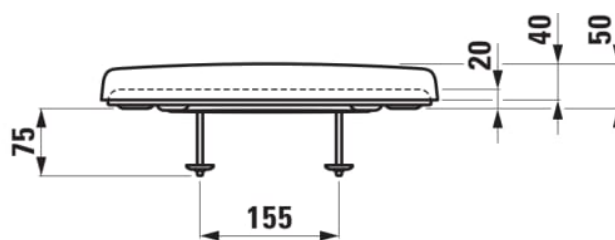

TECHNICAL DRAWINGS