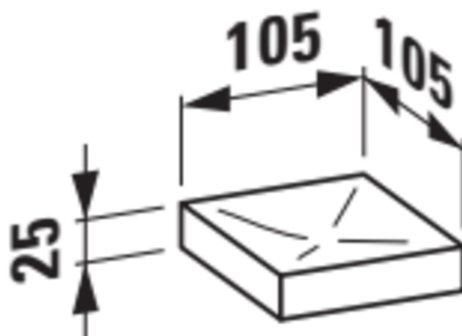

KARTELL LAUFEN

Soap dish 'Boxy', plastic

DIMENSIONS

| | |
|--------|--------|
| Length | 105 mm |
| Width | 105 mm |
| Height | 25 mm |

COLOUR AND FINISH

092 Emerald green

OPTIONS

000 - standard option

Net weight (kg) : 0.24

TECHNICAL DRAWINGS

Kartell LAUFEN

A place for divas. And deep dives. This is the story about a place of unknown beauty. Designed for humans, shaped by the elements. Far away from your everyday life. But every morning you will ask yourself: Have I been here before? Or is this just a dream?