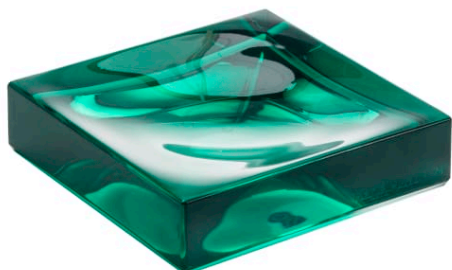

KARTELL LAUFEN

Soap dish 'Boxy', plastic

DIMENSIONS

| | |
|--------|--------|
| Length | 105 mm |
| Width | 105 mm |
| Height | 25 mm |

COLOUR AND FINISH

092 Emerald green

OPTIONS

000 - standard option

Net weight (kg) : 0.24

TECHNICAL DRAWINGS

Kartell LAUFEN

A place for divas. And deep dives. This is the story about a place of unknown beauty. Designed for humans, shaped by the elements. Far away from your everyday life. But every morning you will ask yourself: Have I been here before? Or is this just a dream?