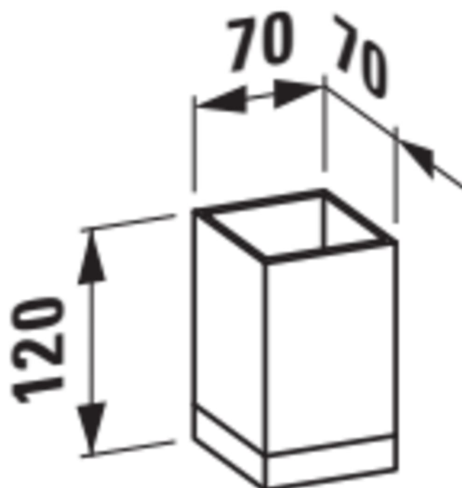

KARTELL LAUFEN

Tumbler 'Boxy', plastic

DIMENSIONS

Length	70 mm
Width	70 mm
Height	120 mm

COLOUR AND FINISH

<input type="checkbox"/>	084 Transparent crystal
--------------------------	-------------------------

OPTIONS

000 - standard option

Material : Plastic

Net weight (kg) : 0.22

TECHNICAL DRAWINGS

Kartell LAUFEN

A place for divas. And deep dives. This is the story about a place of unknown beauty. Designed for humans, shaped by the elements. Far away from your everyday life. But every morning you will ask yourself: Have I been here before? Or is this just a dream?