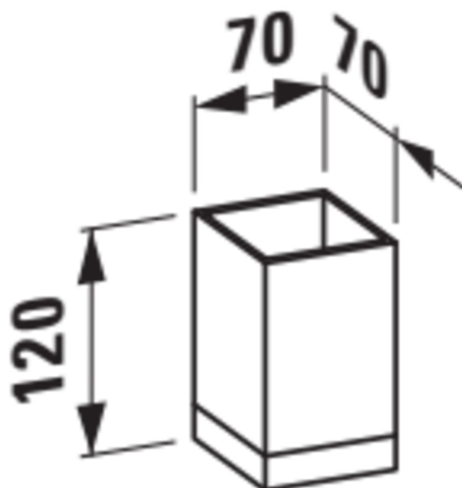

KARTELL LAUFEN

Tumbler 'Boxy', plastic

DIMENSIONS

Length	70 mm
Width	70 mm
Height	120 mm

COLOUR AND FINISH

090 Opaque white

OPTIONS

000 - standard option

Material : Plastic

Net weight (kg) : 0.22

TECHNICAL DRAWINGS

Kartell LAUFEN

A place for divas. And deep dives. This is the story about a place of unknown beauty. Designed for humans, shaped by the elements. Far away from your everyday life. But every morning you will ask yourself: Have I been here before? Or is this just a dream?