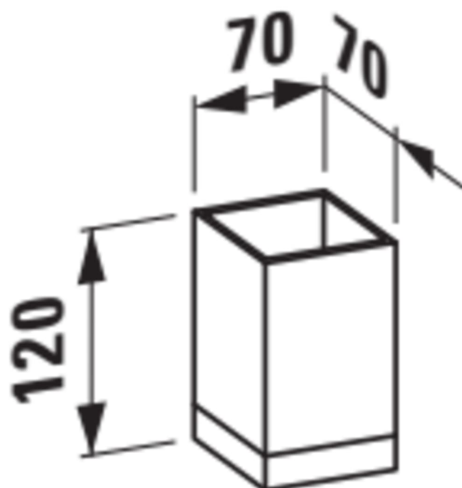

KARTELL LAUFEN

Tumbler 'Boxy', plastic

DIMENSIONS

Length	70 mm
Width	70 mm
Height	120 mm

COLOUR AND FINISH

■ 091 Opaque black

OPTIONS

000 - standard option

Material : Plastic

Net weight (kg) : 0.22

TECHNICAL DRAWINGS

Kartell LAUFEN

A place for divas. And deep dives. This is the story about a place of unknown beauty. Designed for humans, shaped by the elements. Far away from your everyday life. But every morning you will ask yourself: Have I been here before? Or is this just a dream?