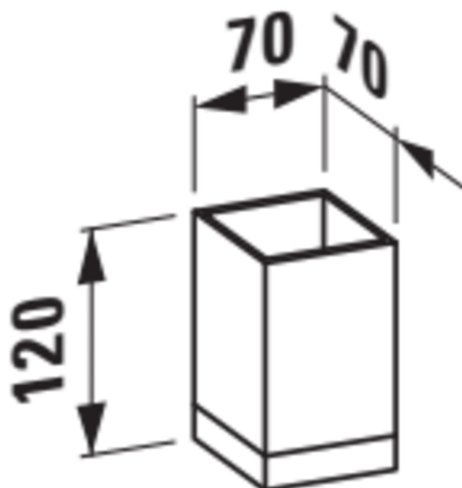

KARTELL LAUFEN

Tumbler 'Boxy', plastic

DIMENSIONS

Length	70 mm
Width	70 mm
Height	120 mm

COLOUR AND FINISH

093 Powder pink

OPTIONS

000 - standard option

Material : Plastic

Net weight (kg) : 0.22

TECHNICAL DRAWINGS

Kartell LAUFEN

A place for divas. And deep dives. This is the story about a place of unknown beauty. Designed for humans, shaped by the elements. Far away from your everyday life. But every morning you will ask yourself: Have I been here before? Or is this just a dream?