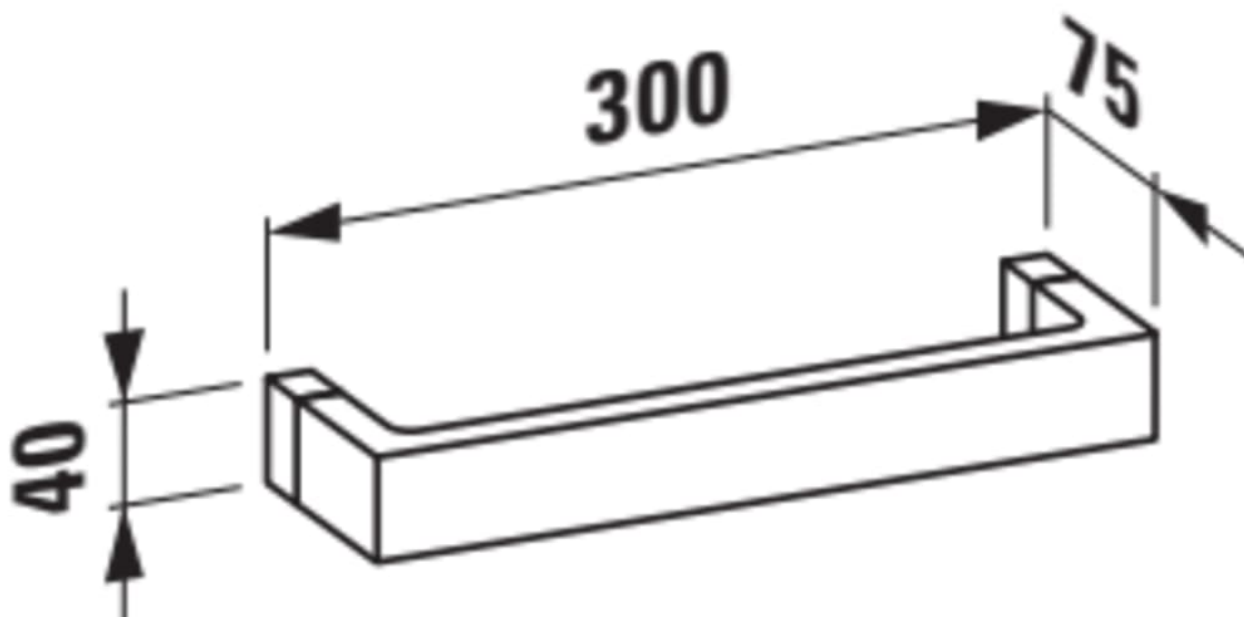

KARTELL LAUFEN

Towel holder 'Rail', 300 mm, plastic

DIMENSIONS

| | |
|--------|--------|
| Length | 300 mm |
| Width | 75 mm |
| Height | 40 mm |

COLOUR AND FINISH

092 Emerald green

OPTIONS

000 - standard option

Installation type : Floor-standing

Material : Plastic

Net weight (kg) : 0.3

TECHNICAL DRAWINGS

Kartell LAUFEN

A place for divas. And deep dives. This is the story about a place of unknown beauty. Designed for humans, shaped by the elements. Far away from your everyday life. But every morning you will ask yourself: Have I been here before? Or is this just a dream?