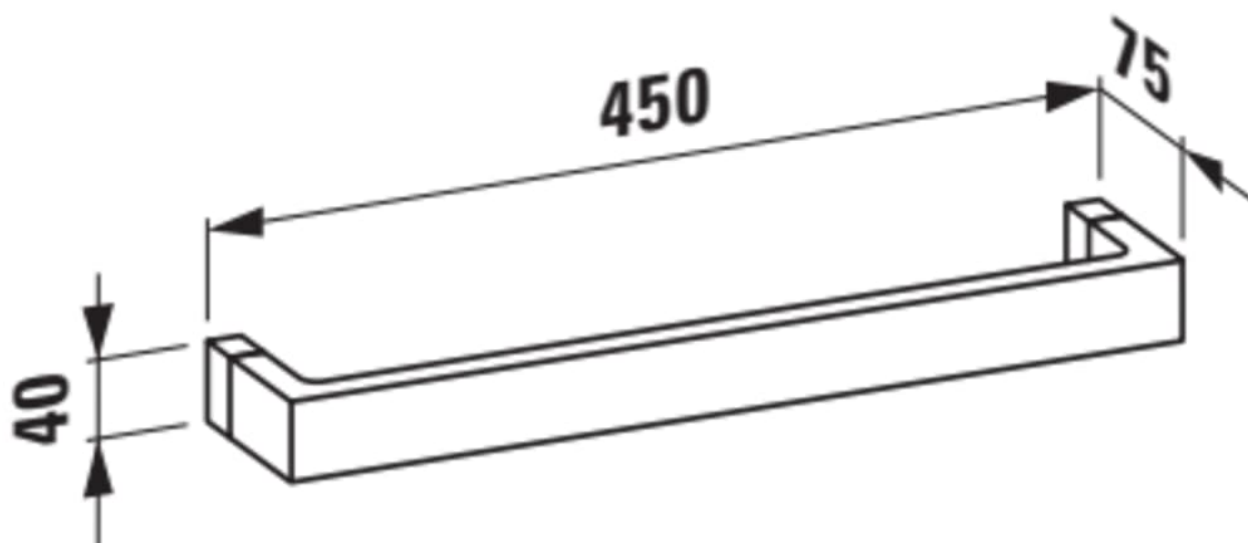

KARTELL LAUFEN

Towel holder 'Rail', 450 mm, plastic

DIMENSIONS

Length	450 mm
Width	75 mm
Height	40 mm

COLOUR AND FINISH

092 Emerald green

OPTIONS

000 - standard option

Net weight (kg) : 0.35

TECHNICAL DRAWINGS

Kartell LAUFEN

A place for divas. And deep dives. This is the story about a place of unknown beauty. Designed for humans, shaped by the elements. Far away from your everyday life. But every morning you will ask yourself: Have I been here before? Or is this just a dream?