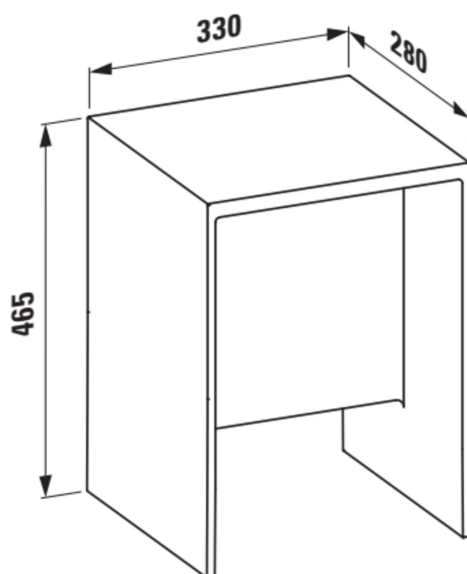

KARTELL LAUFEN

Stool 'Max Beam', plastic

DIMENSIONS

Length	330 mm
Width	280 mm
Height	465 mm

COLOUR AND FINISH

	092 Emerald green
---	-------------------

OPTIONS

000 - standard option

Net weight (kg) : 4.65

TECHNICAL DRAWINGS

COMPATIBLE WITH

Bathtub, drop-in version, made of Sentec solid surface, with tap bank on left-hand side, with slot overflow in the side at the front, with frame

H223331...6161

Freestanding bathtub, made of Sentec solid surface, with tap bank on right-hand side, with slot overflow, with lifting system

H223332...6161

Bathtub, right corner, made of Sentec solid surface, with panel, with tap bank, with slot overflow in the side at the front, with frame