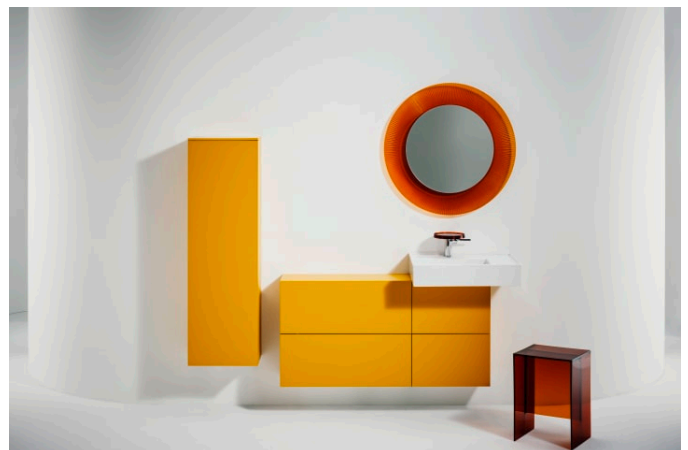

**H224336...6161**

Freestanding bathtub, made of Sentec solid surface, with slot overflow and tap bank at foot end, with lifting system

**H222332...6161**