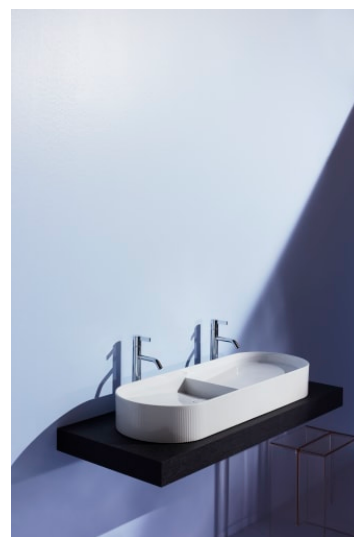

## TECHNICAL DRAWINGS

COMPATIBLE WITH

Bathtub, drop-in version, made of Sentec solid surface, with tap bank on left-hand side, with slot overflow in the side at the front, with frame

**H223331...6161**

Freestanding bathtub, made of Sentec solid surface, with tap bank on right-hand side, with slot overflow, with lifting system

**H223332...6161**

Bathtub, right corner, made of Sentec solid surface, with panel, with tap bank, with slot overflow in the side at the front, with frame

**H223335...6161**

Bathtub, drop-in version, made of Sentec solid surface, with tap bank on right side, with slot overflow in the side at the front, with frame

**H224331...6161**

Freestanding bathtub, made of Sentec solid surface, with tap bank on left-hand side, with slot overflow, with lifting system

**H224332...6161**

Bathtub, left corner, made of Sentec solid surface, with panel, with tap bank, with slot overflow in the side at the front, with frame

**H224336...6161**

Freestanding bathtub, made of Sentec solid surface, with slot overflow and tap bank at foot end, with lifting system

**H222332...6161**