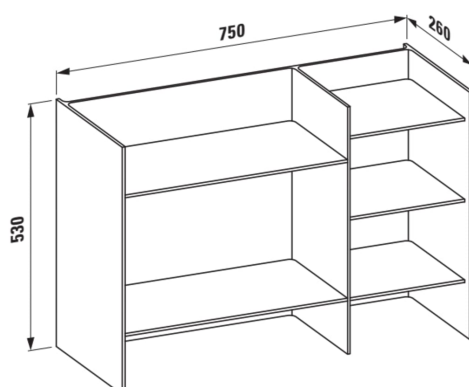

## DIMENSIONS

Length	750 mm
Width	260 mm
Height	530 mm

## OPTIONS

000 - standard option

Installation type : Floor-standing

Material : Plastic

Net weight (kg) : 11.1

## TECHNICAL DRAWINGS

COMPATIBLE WITH

Bathtub, drop-in version, made of Sentec solid surface, with tap bank on left-hand side, with slot overflow in the side at the front, with frame

**H223331...6161**

Freestanding bathtub, made of Sentec solid surface, with tap bank on right-hand side, with slot overflow, with lifting system