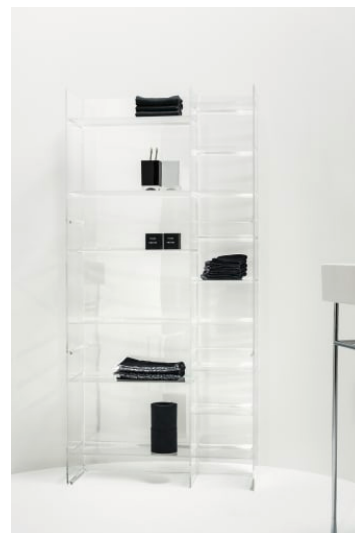

## DIMENSIONS

Length	750 mm
Width	260 mm
Height	530 mm

**H224331...6161**

Freestanding bathtub, made of Sentec solid surface, with tap bank on left-hand side, with slot overflow, with lifting system

**H224332...6161**

Bathtub, left corner, made of Sentec solid surface, with panel, with tap bank, with slot overflow in the side at the front, with frame

**H224336...6161**

Freestanding bathtub, made of Sentec solid surface, with slot overflow and tap bank at foot end, with lifting system

**H222332...6161**