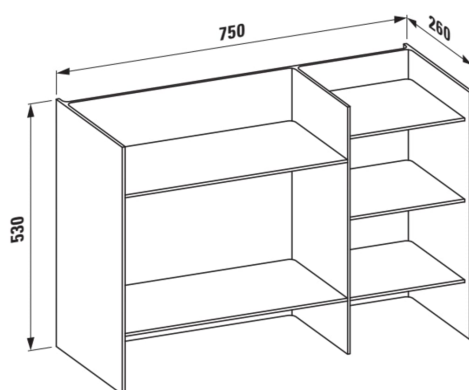

KARTELL LAUFEN

Shelf 'Sound rack', plastic

DIMENSIONS

Length	750 mm
Width	260 mm
Height	530 mm

COLOUR AND FINISH

093 Powder pink

OPTIONS

000 - standard option

Installation type : Floor-standing

Material : Plastic

Net weight (kg) : 11.1

TECHNICAL DRAWINGS

COMPATIBLE WITH

Bathtub, drop-in version, made of Sentec solid surface, with tap bank on left-hand side, with slot overflow in the side at the front, with frame

H223331...6161

Freestanding bathtub, made of Sentec solid surface, with tap bank on right-hand side, with slot overflow, with lifting system

H223332...6161

Bathtub, right corner, made of Sentec solid surface, with panel, with tap bank, with slot overflow in the side at the front, with frame