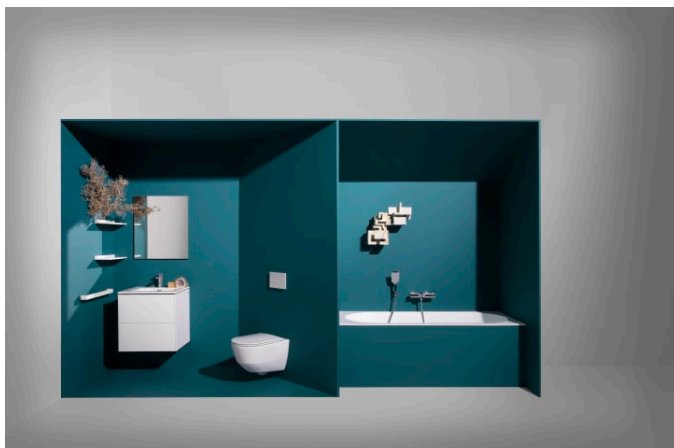

KARTELL LAUFEN

Shelf 'Shellfish', wall-mounted, plastic

DIMENSIONS

Length	450 mm
Width	155 mm
Height	40 mm

COLOUR AND FINISH

090 Opaque white

OPTIONS

000 - standard option

Installation type : Wall-mounted

Net weight (kg) : 0.7

TECHNICAL DRAWINGS

Kartell LAUFEN

A place for divas. And deep dives. This is the story about a place of unknown beauty. Designed for humans, shaped by the elements. Far away from your everyday life. But every morning you will ask yourself: Have I been here before? Or is this just a dream?