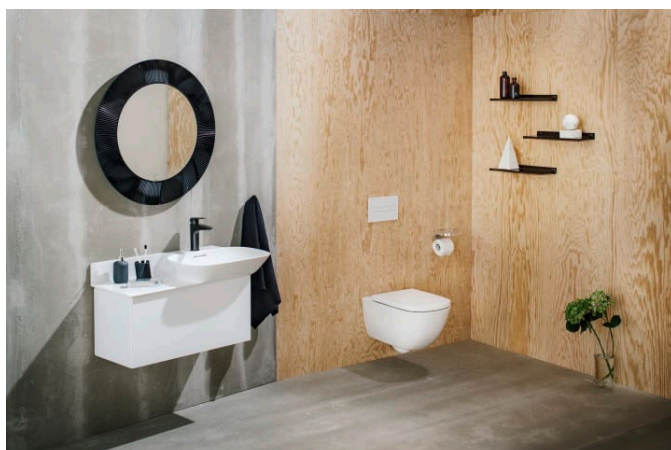

KARTELL LAUFEN

Shelf 'Shellfish', wall-mounted, plastic

DIMENSIONS

Length	450 mm
Width	155 mm
Height	40 mm

COLOUR AND FINISH

090 Opaque white

OPTIONS

000 - standard option

Installation type : Wall-mounted

Net weight (kg) : 0.7

TECHNICAL DRAWINGS

Kartell LAUFEN

A place for divas. And deep dives. This is the story about a place of unknown beauty. Designed for humans, shaped by the elements. Far away from your everyday life. But every morning you will ask yourself: Have I been here before? Or is this just a dream?