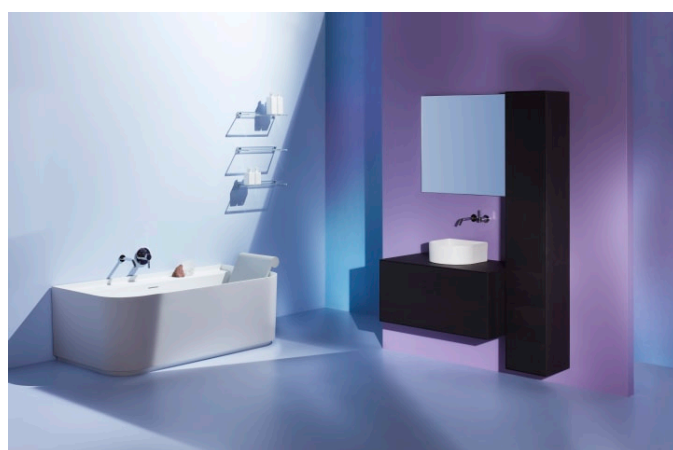

KARTELL LAUFEN

Shelf 'Shellfish', wall-mounted, plastic

DIMENSIONS

Length	450 mm
Width	155 mm
Height	40 mm

COLOUR AND FINISH

093 Powder pink

OPTIONS

000 - standard option

Installation type : Wall-mounted

Net weight (kg) : 0.7

TECHNICAL DRAWINGS

Kartell LAUFEN

A place for divas. And deep dives. This is the story about a place of unknown beauty. Designed for humans, shaped by the elements. Far away from your everyday life. But every morning you will ask yourself: Have I been here before? Or is this just a dream?