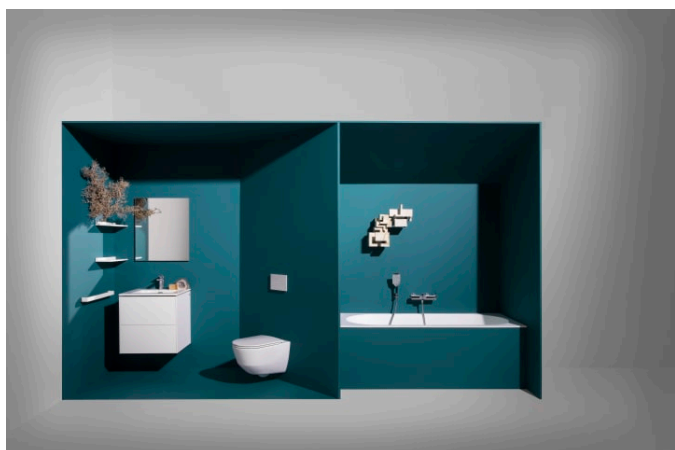

KARTELL LAUFEN

Shelf 'Shellfish', wall-mounted, plastic

DIMENSIONS

Length	450 mm
Width	155 mm
Height	40 mm

COLOUR AND FINISH

093 Powder pink

OPTIONS

000 - standard option

Installation type : Wall-mounted

Net weight (kg) : 0.7

TECHNICAL DRAWINGS

Kartell LAUFEN

A place for divas. And deep dives. This is the story about a place of unknown beauty. Designed for humans, shaped by the elements. Far away from your everyday life. But every morning you will ask yourself: Have I been here before? Or is this just a dream?