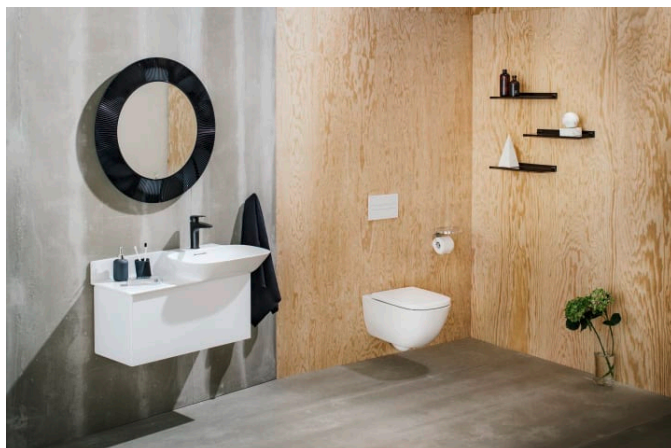

KARTELL LAUFEN

Shelf 'Shellfish', wall-mounted, plastic

DIMENSIONS

Length	450 mm
Width	155 mm
Height	40 mm

COLOUR AND FINISH

093 Powder pink

OPTIONS

000 - standard option

Installation type : Wall-mounted

Net weight (kg) : 0.7

TECHNICAL DRAWINGS

Kartell LAUFEN

A place for divas. And deep dives. This is the story about a place of unknown beauty. Designed for humans, shaped by the elements. Far away from your everyday life. But every morning you will ask yourself: Have I been here before? Or is this just a dream?