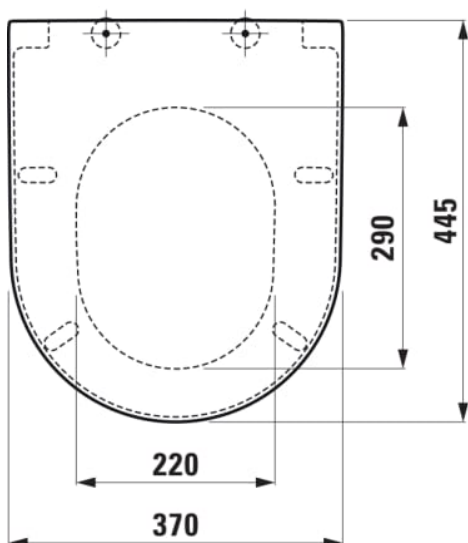

LAUFEN PRO

WC seat and cover, removable, with lowering system, chrome hinges

DIMENSIONS

Length	445 mm
Width	370 mm
Height	55 mm

COLOUR AND FINISH

000 White

OPTIONS

000 - standard option

SPECIFICATION TEXT

removable with automatic lowering system

Shape : Round

Soft close system

Suitable for : WC

TECHNICAL DRAWINGS

COMPATIBLE WITH

Wall-hung WC
'rimless/compact',
washdown, without flushing
rim

H820965...0001

Wall-hung WC, washdown,
with flushing rim

H820956...0001

Wall-hung WC 'rimless',
washdown, with niches,
without flushing rim

H820964...0001

Wall-hung WC 'rimless',
washdown

H820966...0001

Wall-hung WC 'rimless',
washdown