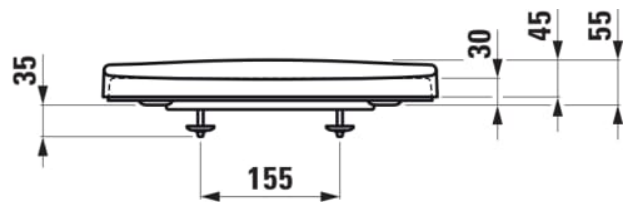

LAUFEN PRO

WC seat and cover, removable, with lowering system, chrome hinges

DIMENSIONS

Length	445 mm
Width	370 mm
Height	55 mm

COLOUR AND FINISH

000 White

OPTIONS

000 - standard option

SPECIFICATION TEXT

removable with automatic lowering system

Shape : Round

Soft close system

Suitable for : WC

TECHNICAL DRAWINGS

COMPATIBLE WITH

Wall-hung WC
'rimless/compact',
washdown, without flushing
rim