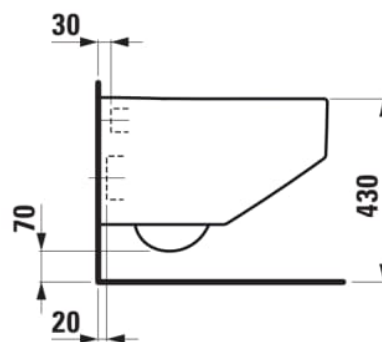

TECHNICAL DRAWINGS