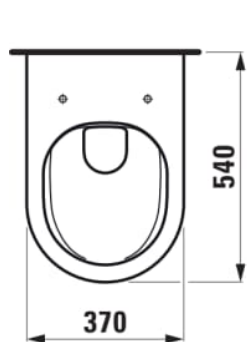

TECHNICAL DRAWINGS