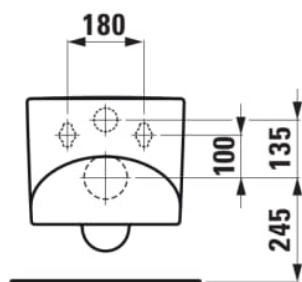

TECHNICAL DRAWINGS