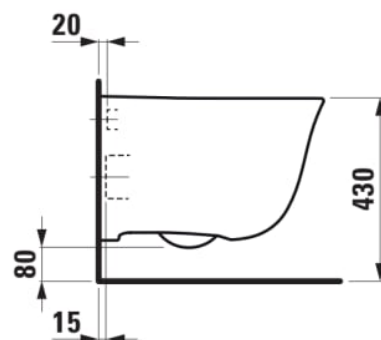

TECHNICAL DRAWINGS