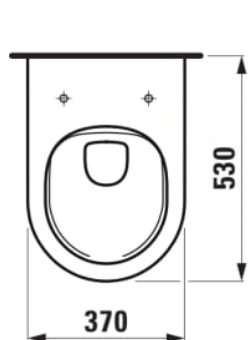

TECHNICAL DRAWINGS