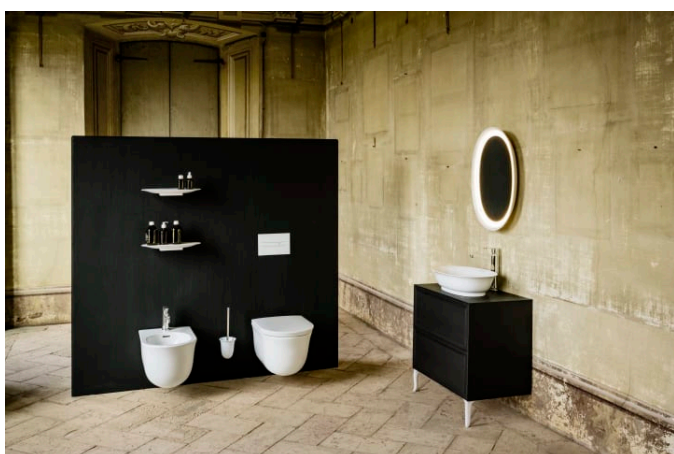

THE NEW CLASSIC

Wall-hung WC, washdown, rimless

DIMENSIONS

Length	530 mm
Width	370 mm
Height	350 mm

COLOUR AND FINISH

<input type="checkbox"/>	400 White LCC (LAUFEN Clean Coat)
--------------------------	-----------------------------------

OPTIONS

000 - standard option

SPECIFICATION TEXT

rimless Washdown for min. 4,5/3-l-flush

MOUNTING ACCESSORIES INCLUDED

laufen EasyFit system M12, order no. 89282.7

MOUNTING ACCESSORIES EXCLUDED

Stone screw fastening kit M12

Average water consumption (L.) : 3.38

Net weight (kg) : 22.5

Shape : Round

Fixing kit : Included

Outlet type : Dual

Flushing system : Washdown

Rim type : Rimless

Installation type : Wall-hung

Roca Rimless®

TECHNICAL DRAWINGS

COMPATIBLE WITH

WC seat and cover,
removable, with lowering
system

H891851...0001

THE NEW CLASSIC

A collection of perfectly shaped innovations for the bathroom. The New Classic radiates the practicality of the harmonious form and combines it with contemporary style.