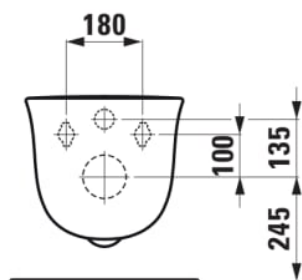

TECHNICAL DRAWINGS