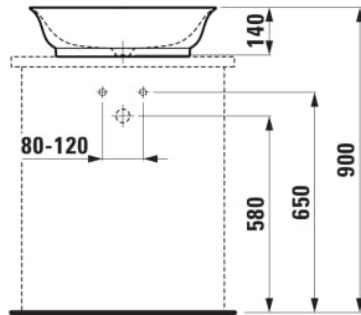

THE NEW CLASSIC

Bowl washbasin, oval

DIMENSIONS

Length	550 mm
Width	380 mm
Height	140 mm

COLOUR AND FINISH

000 White

OPTIONS

112 - without tap hole, without overflow

Bowl length (mm) : 380

Material : Saphirkeramik

Undersurface ground

Bowl width (mm) : 550

Net weight (kg) : 7

Without overflow

Fixing kit : Included

Shape : Round

Installation type : Bowl / On countertop

Taphole configuration : No tapholes

TECHNICAL DRAWINGS

COMPATIBLE WITH

Modular 800, countertop 65 mm (.260 white matt), with centre cut-out, 2 drawers

H404551112...1