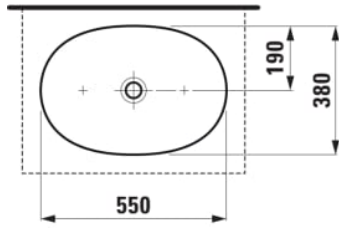

THE NEW CLASSIC

Bowl washbasin, oval

DIMENSIONS

Length	550 mm
Width	380 mm
Height	140 mm

COLOUR AND FINISH

000 White

OPTIONS

112 - without tap hole, without overflow

Bowl length (mm) : 380

Material : Saphirkeramik

Undersurface ground

Bowl width (mm) : 550

Net weight (kg) : 7

Without overflow

Fixing kit : Included

Shape : Round

Installation type : Bowl / On countertop

Taphole configuration : No tapholes

TECHNICAL DRAWINGS

COMPATIBLE WITH

Modular 800, countertop 65 mm (.260 white matt), with centre cut-out, 2 drawers

H404551112...1