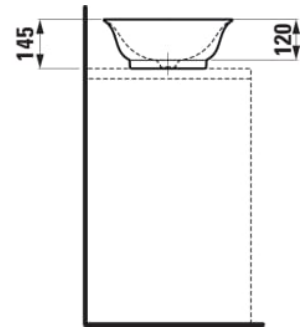

THE NEW CLASSIC

Bowl washbasin, oval

DIMENSIONS

Length	550 mm
Width	380 mm
Height	140 mm

COLOUR AND FINISH

000 White

OPTIONS

112 - without tap hole, without overflow

Bowl length (mm) : 380

Material : Saphirkeramik

Undersurface ground

Bowl width (mm) : 550

Net weight (kg) : 7

Without overflow

Fixing kit : Included

Shape : Round

Installation type : Bowl / On countertop

Taphole configuration : No tapholes

TECHNICAL DRAWINGS

COMPATIBLE WITH

Modular 800, countertop 65 mm (.260 white matt), with centre cut-out, 2 drawers

H404551112...1