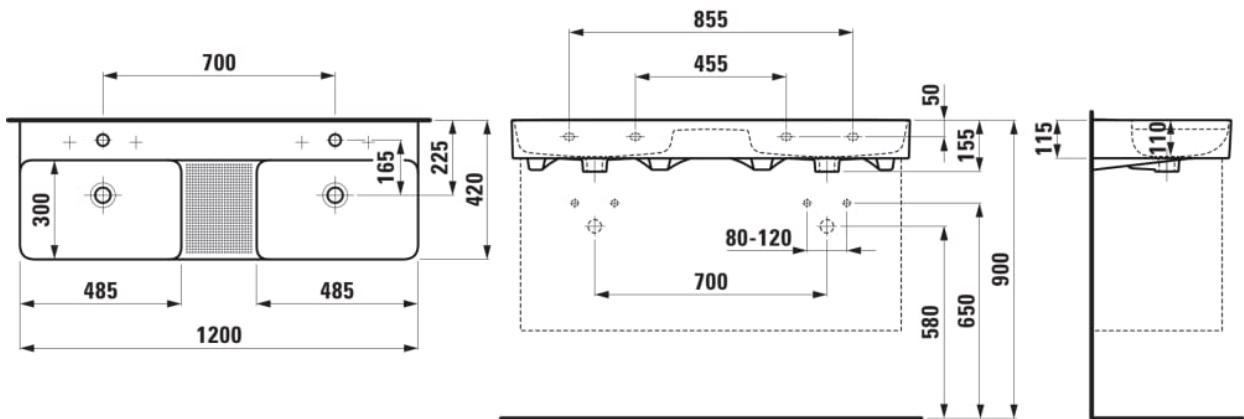

VAL

Double washbasin, with semi-wet area

DIMENSIONS

Length	1200 mm
Width	420 mm
Height	115 mm

COLOUR AND FINISH

000 White

OPTIONS

109 - without tap hole

SPECIFICATION TEXT

with semi-wet-area Charge 104 – per basin 1 centre tap hole

MOUNTING ACCESSORIES EXCLUDED

2x Mounting set M10 x 140 mm, order no. 89988.2

Basin capacity (l) : 8.6

Bowl depth (mm) : 110

Bowl length (mm) : 480

Bowl position : Central

Bowl width (mm) : 295

Double basin

Installation type : Drop-in / Countertop, Wall-hung

Internal Shape : 6 - Rectangular

Material : Saphirkeramik

Number of fixing points : 4

Optional towel holder

Shape : Rectangular

Taphole configuration : No tapholes

TECHNICAL DRAWINGS

COMPATIBLE WITH

Towel holder, left, matching
double washbasin 814282

H381283...0001

Towel holder, right,
matching double
washbasin 814282