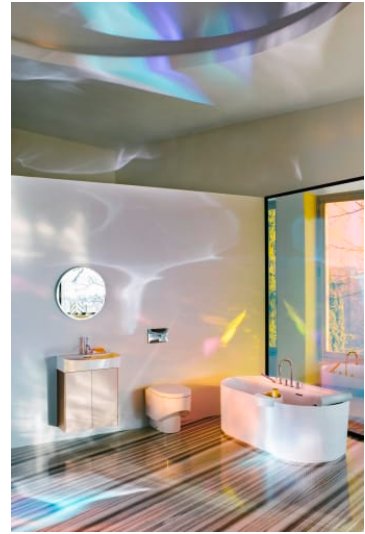

SONAR

WC seat and cover, removable, with lowering system

DIMENSIONS

Length	450 mm
Width	375 mm
Height	55 mm

COLOUR AND FINISH

000 White

OPTIONS

000 - standard option

SPECIFICATION TEXT

removable with automatic lowering system

Net weight (kg) : 0.26

Shape : Round

Suitable for : WC

Quick release

Soft close system

TECHNICAL DRAWINGS

COMPATIBLE WITH

Wall-hung WC, washdown,
rimless

H820341...0001

Floorstanding WC 'rimless',
washdown, without flushing
rim, outlet
horizontal/vertical

H823341...0001

SONAR

The internationally acclaimed and eclectic designer Patricia Urquiola reveals the third generation of LAUFENs Saphirkeramik - she is taking this extraordinary material with great sensitivity into a third dimension - creating this new collection with the name: SONAR.