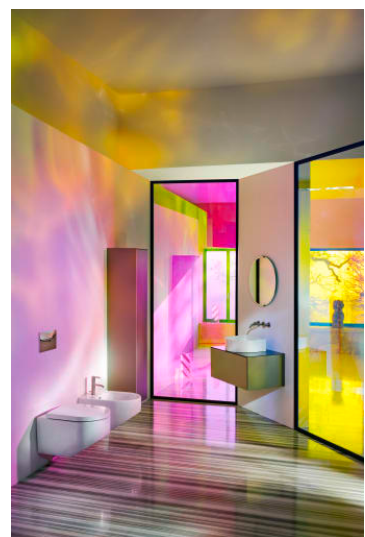

SONAR

WC seat and cover, removable, with lowering system

DIMENSIONS

Length	450 mm
Width	375 mm
Height	55 mm

COLOUR AND FINISH

000 White

OPTIONS

000 - standard option

SPECIFICATION TEXT

removable with automatic lowering system

Net weight (kg) : 0.26

Shape : Round

Suitable for : WC

Quick release

Soft close system

TECHNICAL DRAWINGS

COMPATIBLE WITH

Wall-hung WC, washdown,
rimless

H820341...0001

Floorstanding WC 'rimless',
washdown, without flushing
rim, outlet
horizontal/vertical

H823341...0001

SONAR

The internationally acclaimed and eclectic designer Patricia Urquiola reveals the third generation of LAUFENs Saphirkeramik - she is taking this extraordinary material with great sensitivity into a third dimension - creating this new collection with the name: SONAR.