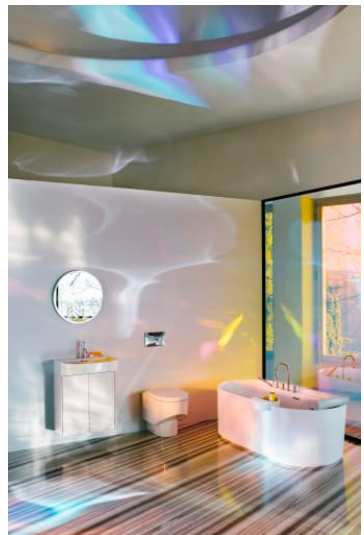

SONAR

WC seat and cover, removable, with lowering system

DIMENSIONS

Length	450 mm
Width	375 mm
Height	55 mm

COLOUR AND FINISH

000 White

OPTIONS

000 - standard option

SPECIFICATION TEXT

removable with automatic lowering system

Net weight (kg) : 0.26

Shape : Round

Suitable for : WC

Quick release

Soft close system

TECHNICAL DRAWINGS

COMPATIBLE WITH

Wall-hung WC, washdown,
rimless

H820341...0001

Floorstanding WC 'rimless',
washdown, without flushing
rim, outlet
horizontal/vertical

H823341...0001

SONAR

The internationally acclaimed and eclectic designer Patricia Urquiola reveals the third generation of LAUFENs Saphirkeramik - she is taking this extraordinary material with great sensitivity into a third dimension - creating this new collection with the name: SONAR.