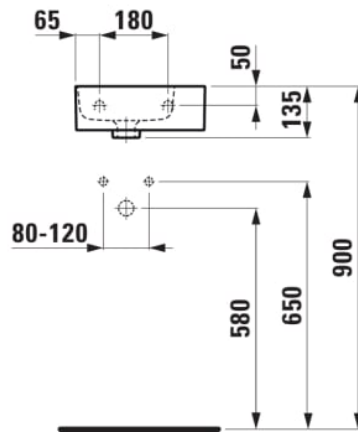

VAL

Small washbasin, with tap bank right

DIMENSIONS

Length	340 mm
Width	220 mm
Height	115 mm

COLOUR AND FINISH

<input type="checkbox"/>	757 White Matt
--------------------------	----------------

OPTIONS

106 - one tap hole right

SPECIFICATION TEXT

Charge 106 – 1 tap hole right

MOUNTING ACCESSORIES INCLUDED

Special nut M10, order no. 89097.0

MOUNTING ACCESSORIES EXCLUDED

Mounting set M10 x 140 mm, order no. 89988.2

Asymmetrical

Basin capacity (l) : 2

Bowl length (mm) : 170

Bowl position : Left

Bowl width (mm) : 250

Installation type : Wall-hung

Internal Shape : 2 - Square

Material : Saphirkeramik

Number of fixing points : 2

Shape : Square

Small(washbasin)

Taphole configuration : 1 taphole on the right side

TECHNICAL DRAWINGS

COMPATIBLE WITH

Push-open drain valve with
SaphirKeramik Cover

H898192...0001

Open waste valve with
SaphirKeramik cover