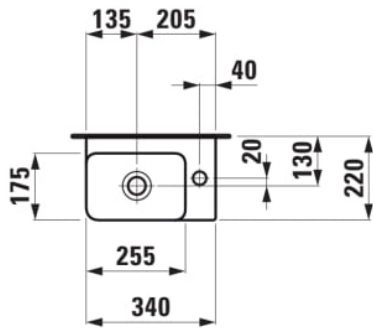

VAL

Small washbasin, with tap bank right

DIMENSIONS

Length	340 mm
Width	220 mm
Height	115 mm

COLOUR AND FINISH

<input type="checkbox"/>	757 White Matt
--------------------------	----------------

OPTIONS

106 - one tap hole right

SPECIFICATION TEXT

Charge 106 – 1 tap hole right

MOUNTING ACCESSORIES INCLUDED

Special nut M10, order no. 89097.0

MOUNTING ACCESSORIES EXCLUDED

Mounting set M10 x 140 mm, order no. 89988.2

Asymmetrical

Basin capacity (l) : 2

Bowl length (mm) : 170

Bowl position : Left

Bowl width (mm) : 250

Installation type : Wall-hung

Internal Shape : 2 - Square

Material : Saphirkeramik

Number of fixing points : 2

Shape : Square

Small(washbasin)

Taphole configuration : 1 taphole on the right side

TECHNICAL DRAWINGS

COMPATIBLE WITH

Push-open drain valve with
SaphirKeramik Cover

H898192...0001

Open waste valve with
SaphirKeramik cover