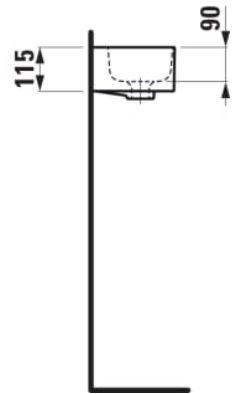

VAL

Small washbasin, with tap bank right

DIMENSIONS

Length	340 mm
Width	220 mm
Height	115 mm

COLOUR AND FINISH

<input type="checkbox"/>	757 White Matt
--------------------------	----------------

OPTIONS

106 - one tap hole right

SPECIFICATION TEXT

Charge 106 – 1 tap hole right

MOUNTING ACCESSORIES INCLUDED

Special nut M10, order no. 89097.0

MOUNTING ACCESSORIES EXCLUDED

Mounting set M10 x 140 mm, order no. 89988.2

Asymmetrical

Basin capacity (l) : 2

Bowl length (mm) : 170

Bowl position : Left

Bowl width (mm) : 250

Installation type : Wall-hung

Internal Shape : 2 - Square

Material : Saphirkeramik

Number of fixing points : 2

Shape : Square

Small(washbasin)

Taphole configuration : 1 taphole on the right side

TECHNICAL DRAWINGS

COMPATIBLE WITH

Push-open drain valve with
SaphirKeramik Cover

H898192...0001

Open waste valve with
SaphirKeramik cover