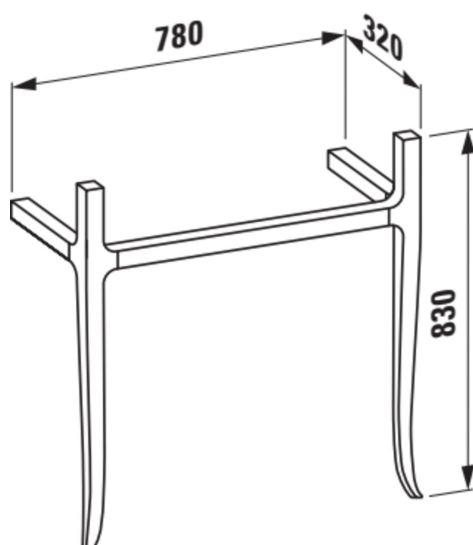

THE NEW CLASSIC

Washbasin frame, matching vanity washbasin
813855

DIMENSIONS

Length	785 mm
Width	320 mm
Height	830 mm

COLOUR AND FINISH

■ 629 Walnut

Net weight (kg) : 2.56

TECHNICAL DRAWINGS