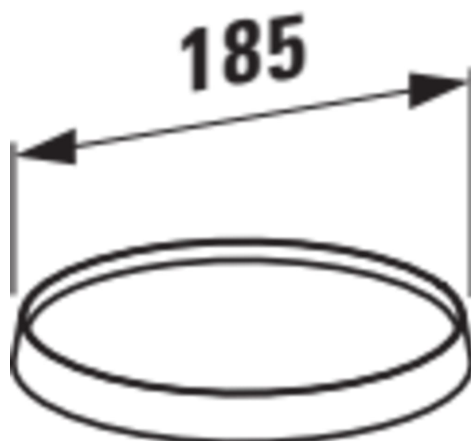

TECHNICAL DRAWINGS